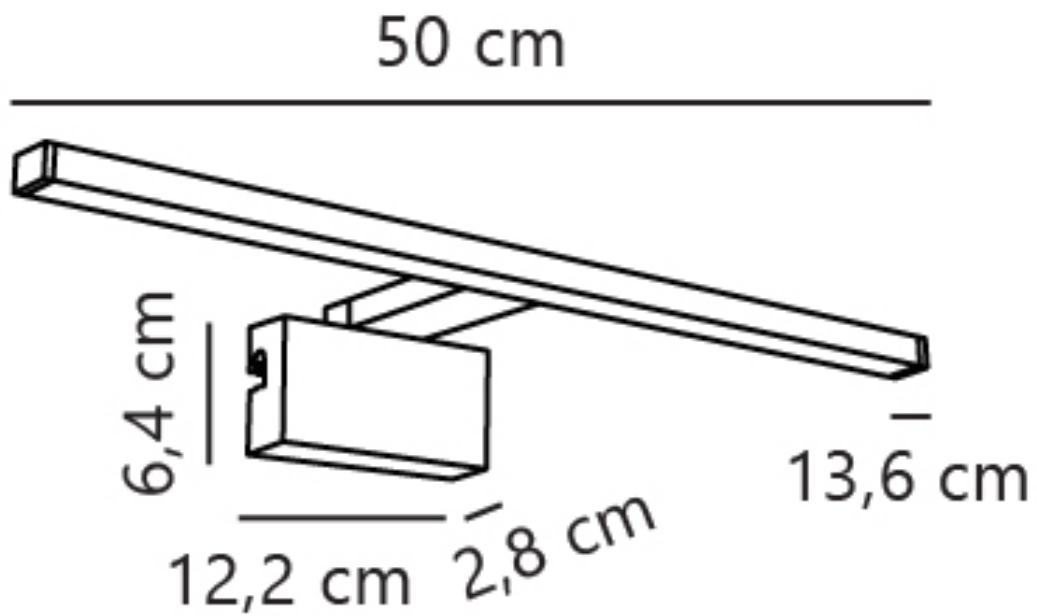

Nordlux - Marlee 4000K - 2310301001 - LED White IP44 Bathroom Strip Wall Light

CONTACT