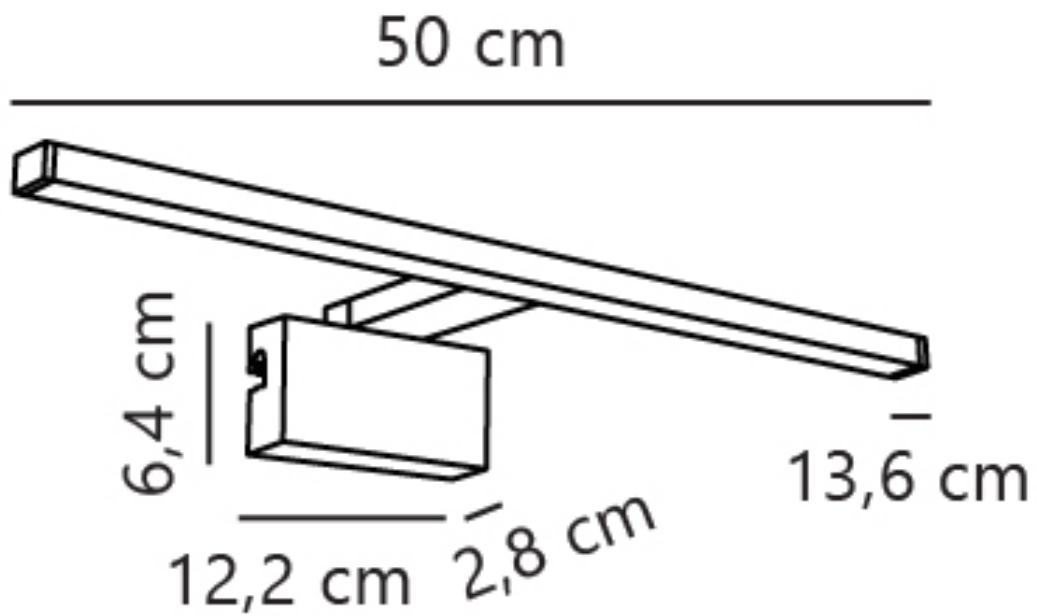

Nordlux - Marlee 4000K - 2310301003 - LED Black IP44 Bathroom Strip Wall Light