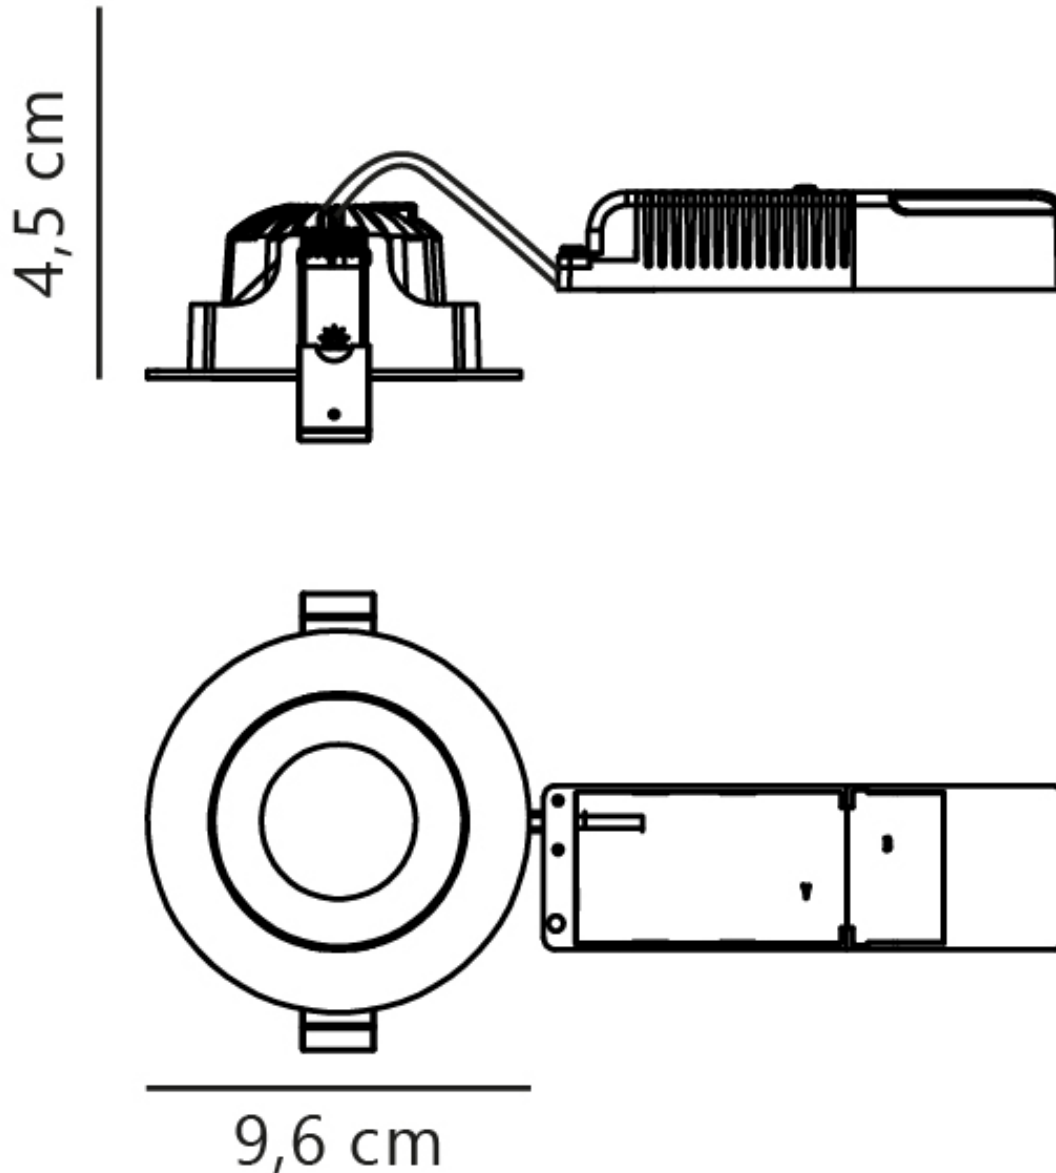

Nordlux - Aiki - 2310320001 - LED White Matt IP44 Bathroom Recessed Ceiling Downlight

CONTACT