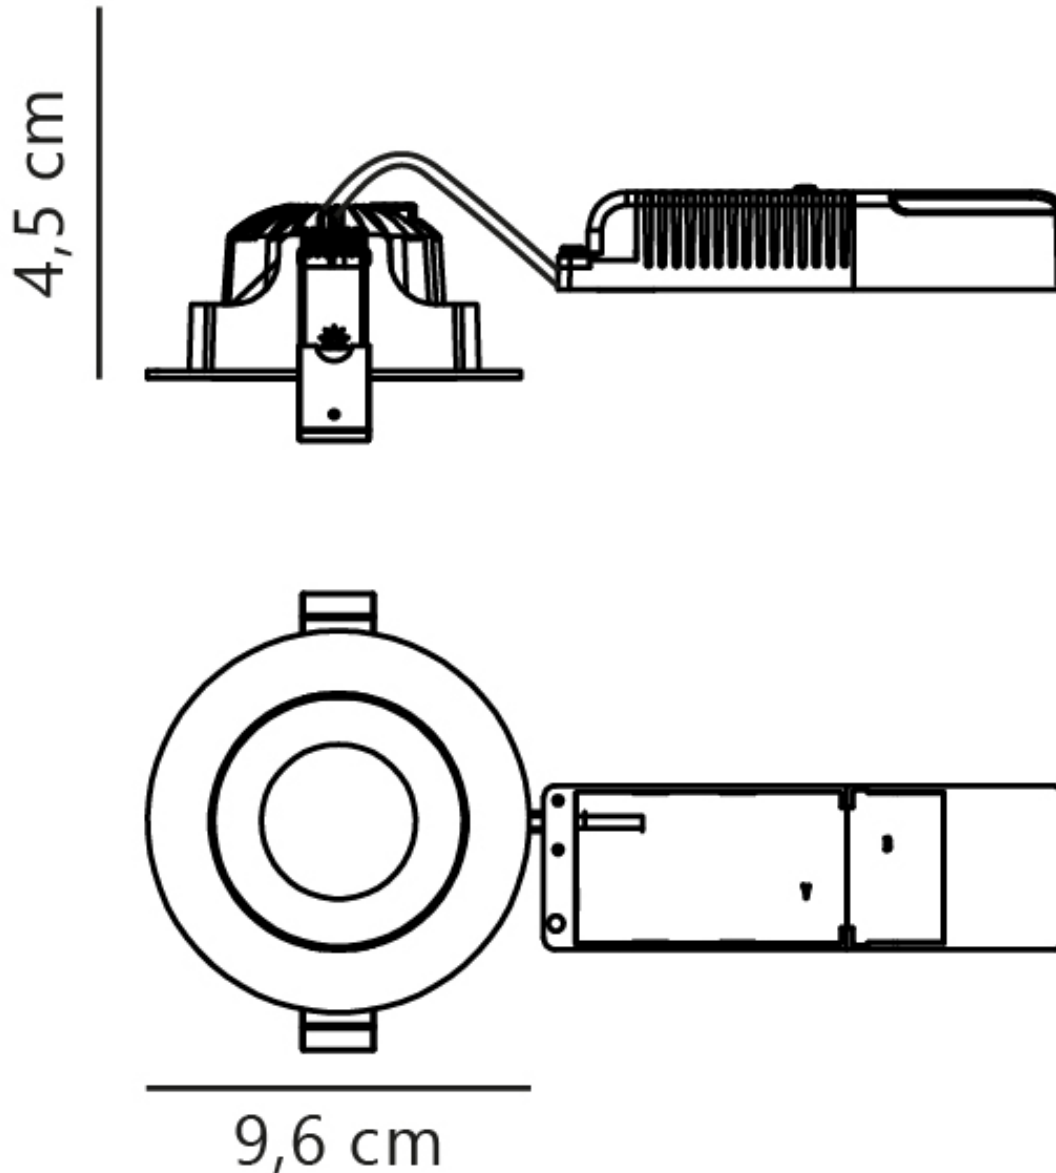

Nordlux - Aliki - 2310320003 - LED Black IP44 Bathroom Recessed Ceiling Downlight