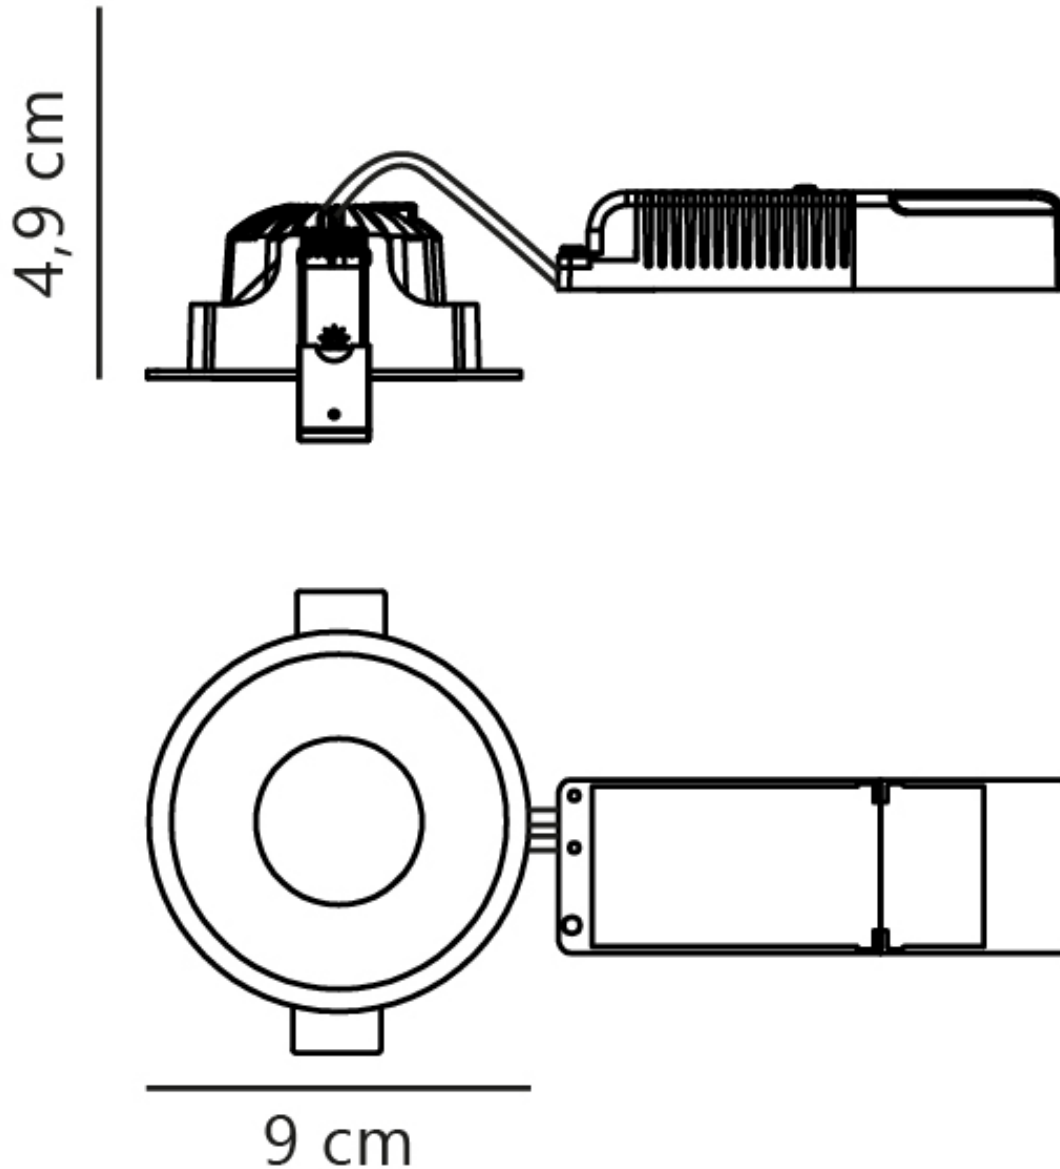

Nordlux - Albric - 2310340001 - LED White Matt IP44 Bathroom Recessed Ceiling Downlight