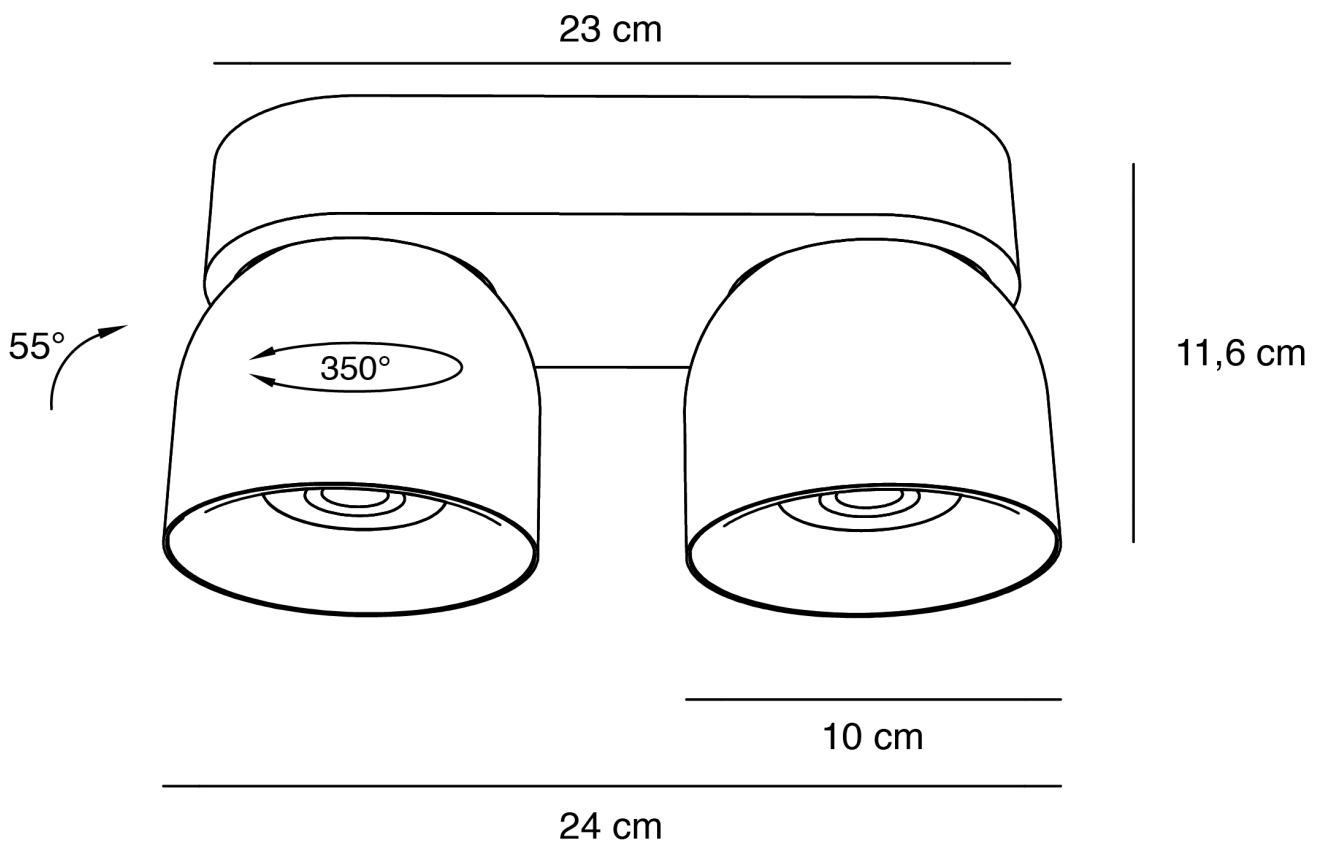

Nordlux - Pitcher 2-spot - 2310410101 - White 2 Light Ceiling Spotlight

CONTACT