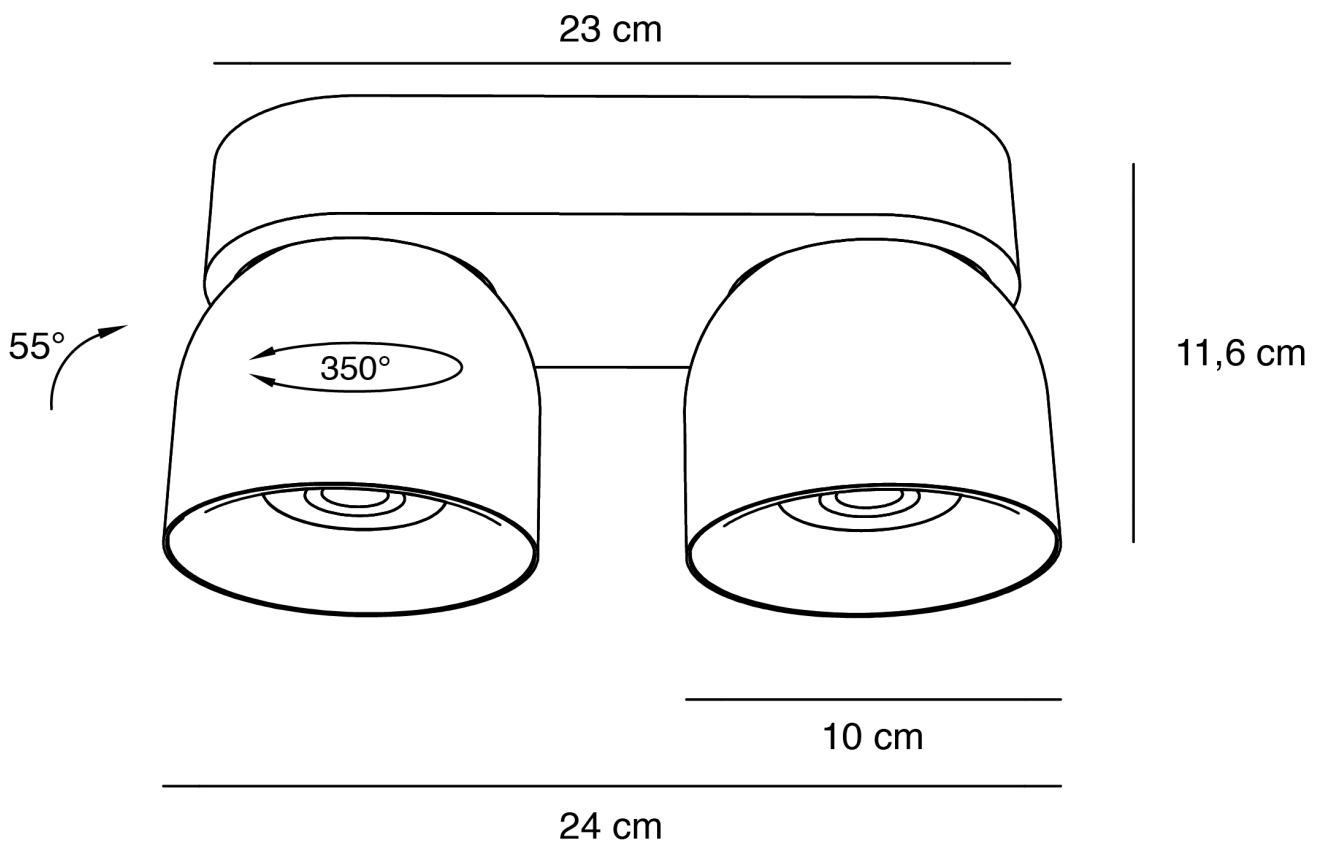

Nordlux - Pitcher 2-spot - 2310410103 - Black 2 Light Ceiling Spotlight

CONTACT