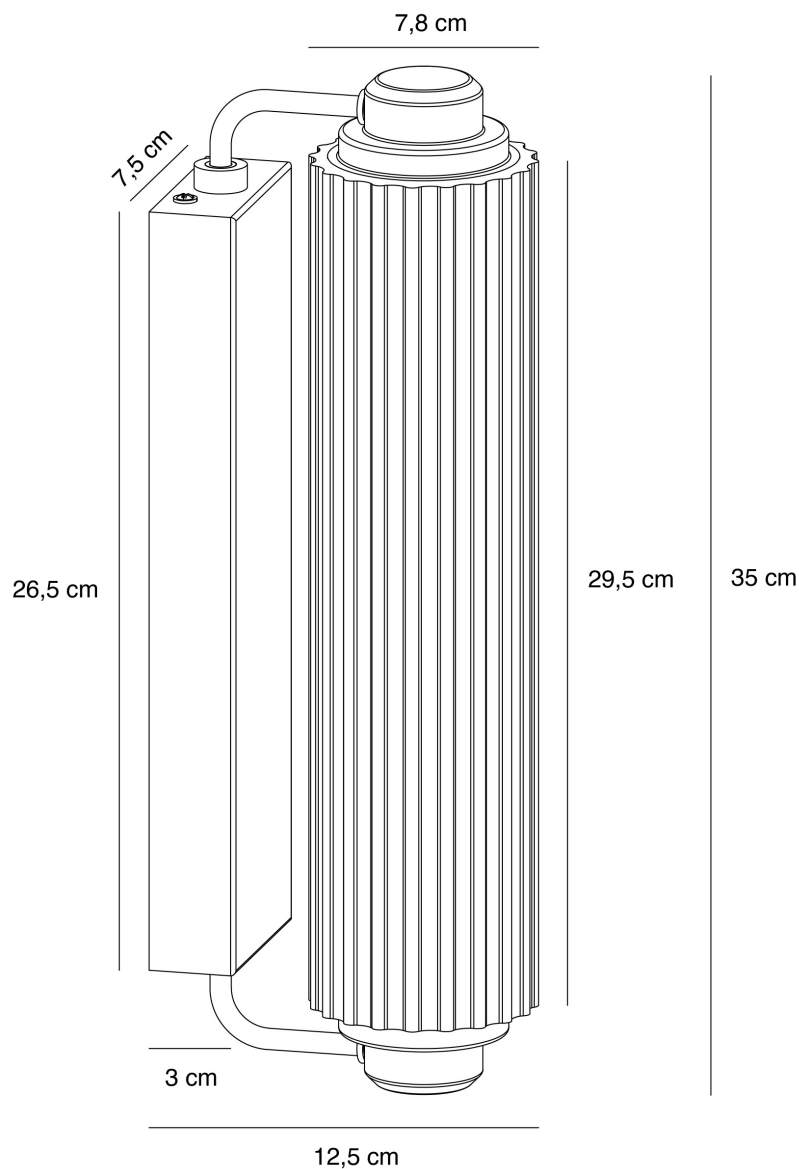

Nordlux - Nimal Double - 2310521003 - Black Clear Glass IP44 Bathroom Wall Light