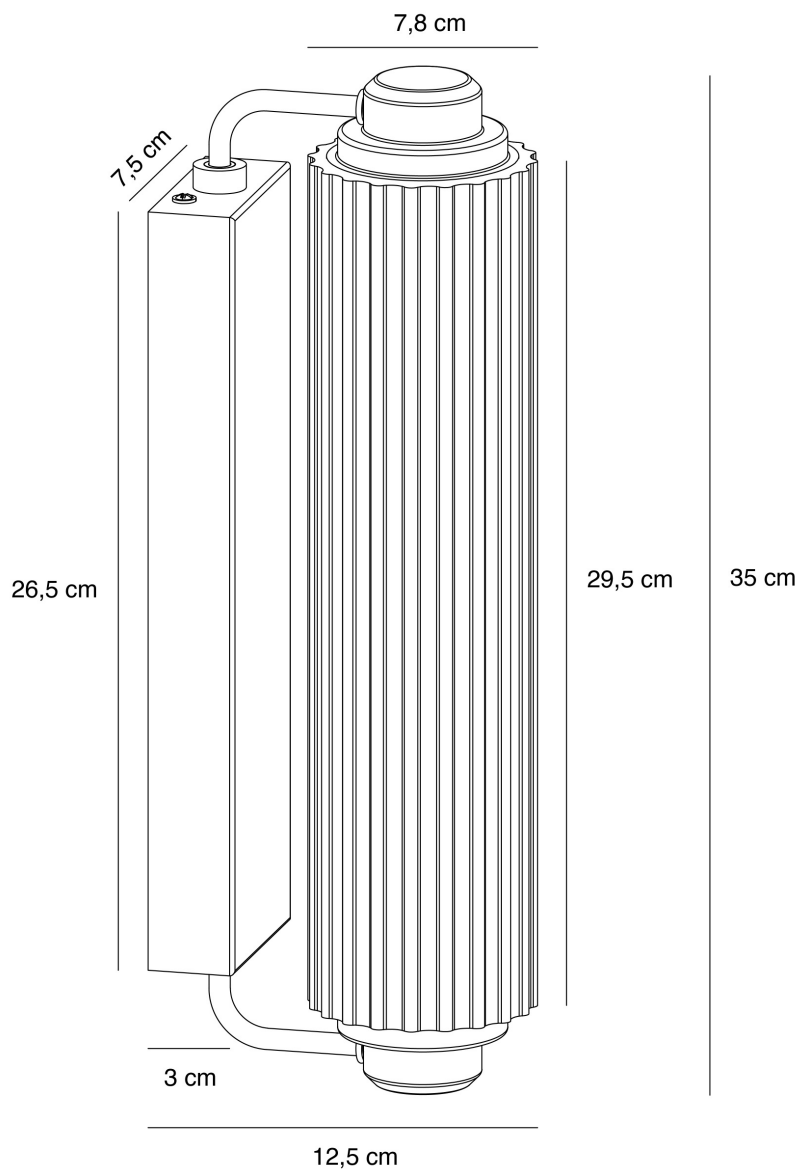

Nordlux - Nimal Double - 2310521035 - Brass Clear Glass IP44 Bathroom Wall Light

CONTACT