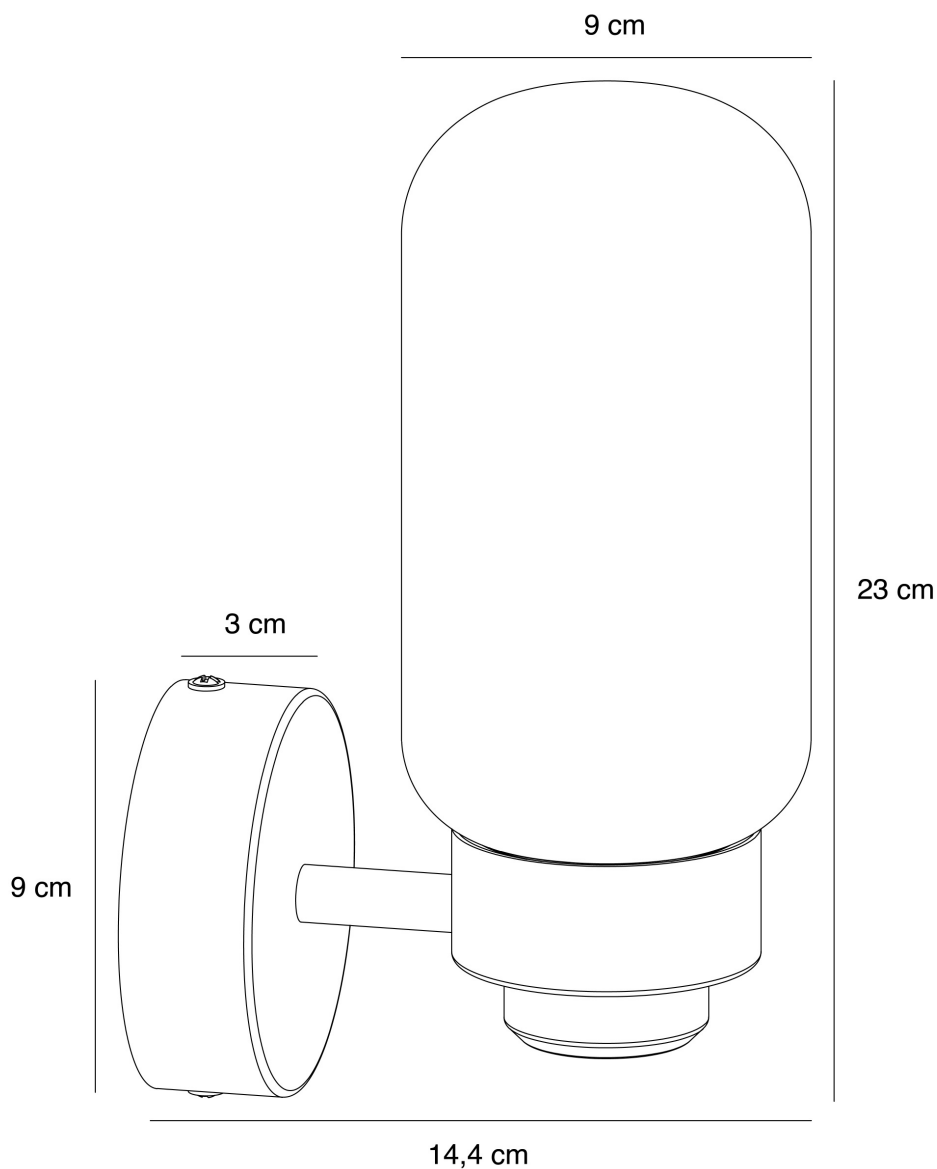

Nordlux - Tutan - 2310551035 - Brass Clear Glass IP44 Bathroom Wall Light

CONTACT