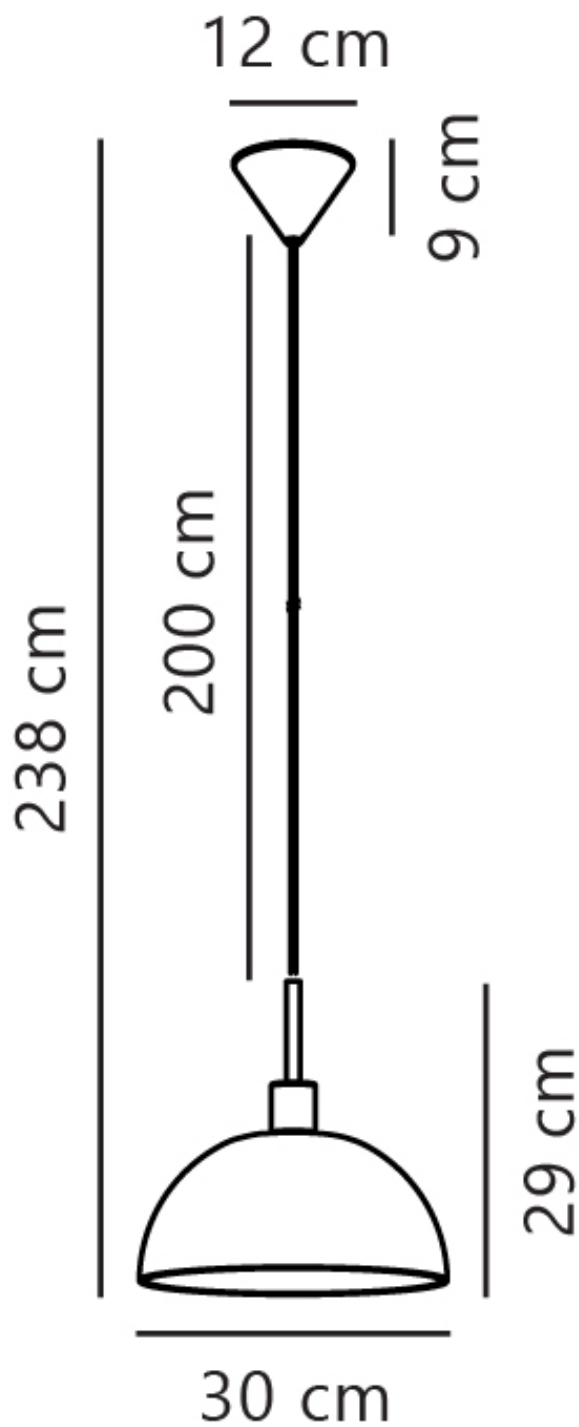

Nordlux - Ellen 30 - 2312003001 - Matt White Opal Glass Ceiling Pendant Light

CONTACT