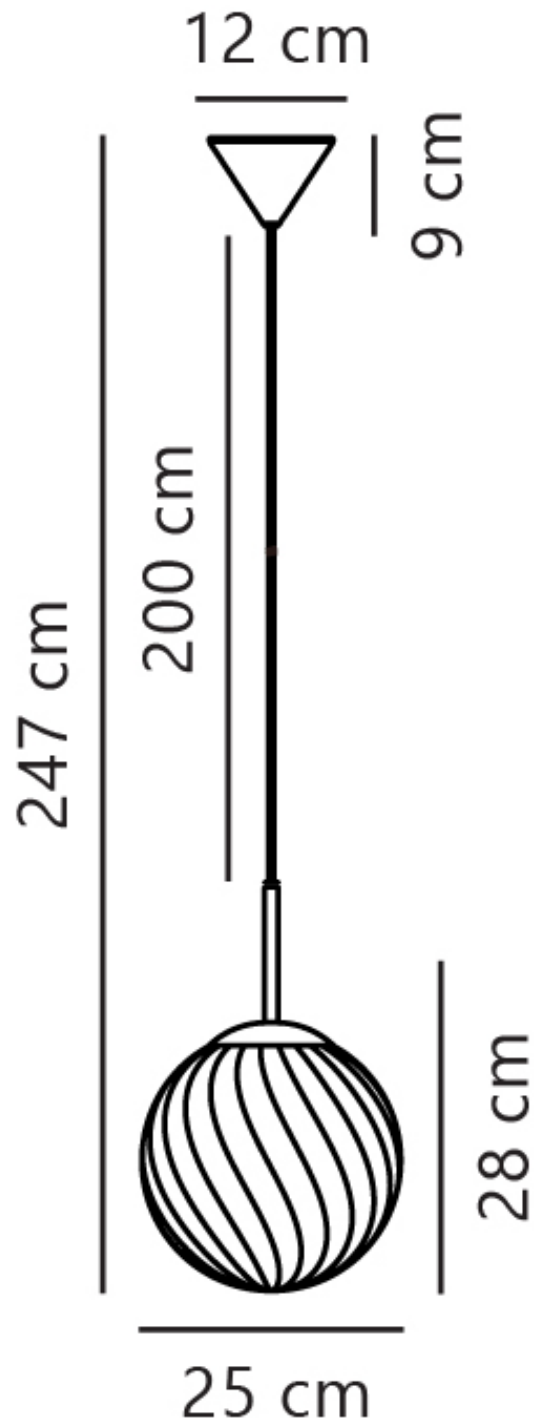

Nordlux - Chisell 25 - 2312073035 - Brass Clear Glass Ceiling Pendant Light

CONTACT