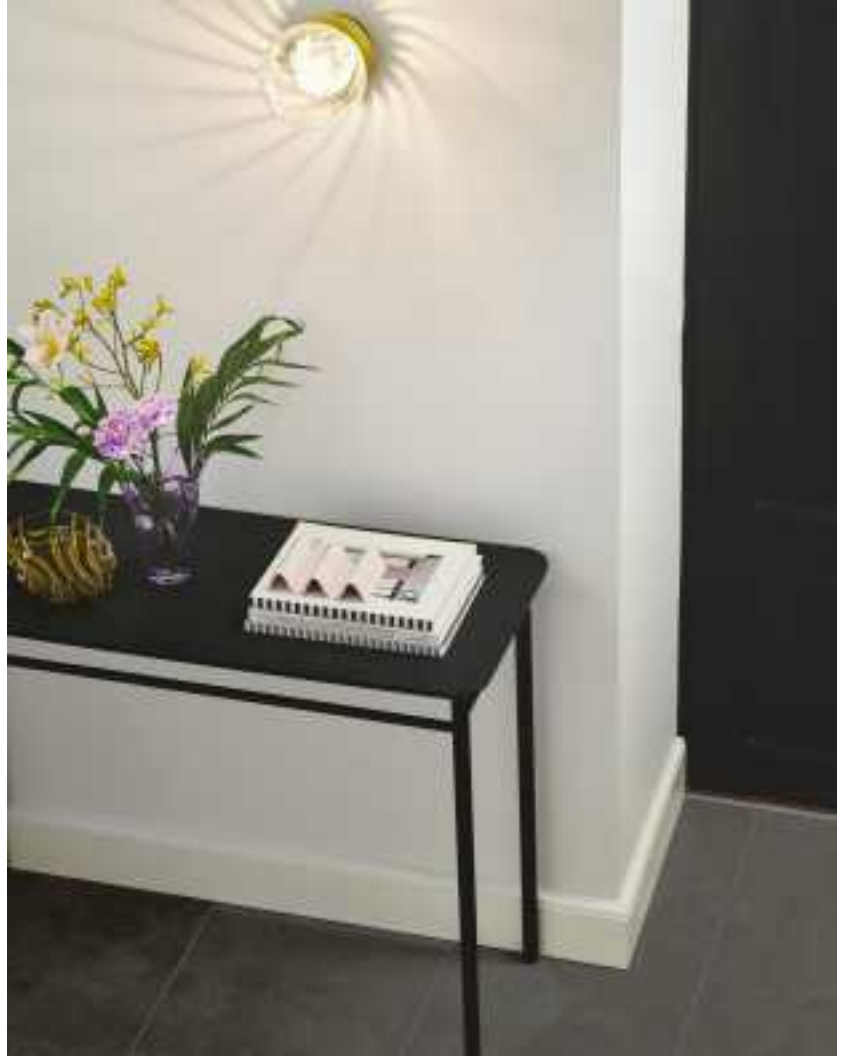

CHISELL | WALL LIGHT | BRASS

2312111035

nordlux®

Voltage (V): 220-240 Volt
IP degree: IP20
Maximum bulb wattage (W): 25
Class (Class 1, Class 2, Class 3):
Class 2 (Double isolated)
Bulb base: E14
Switch placement: On the cable
Parallel connection: False

Primary material: Metal
Secondary material: Glass
Color of the cable: White
Length of the cable (cm): 150
Surface material of the cable:
Plastic
Is the cable replaceable: True
Color: Brass

Height (cm): 15
Width (cm): 18
Shade Diameter (cm): 15
Outdoor base dimension (cm): 10
Length (cm): 18

• Glamorous Art Deco style • The swirled glass dome provides a beautiful light effect

Chisell draws inspiration from the glamorous Art Deco style and features modern brass and swirled glass. The swirled glass dome creates a beautiful light effect on the wall. Use Chisell as a statement piece in your living room or as a luxurious bedside lamp.

The glass in this lamp is mouth-blown and has been individually hand crafted. Due to this unique process, air bubbles may appear in the glass and the thickness of the glass can also vary. This gives the glass its character and vivid appearance.