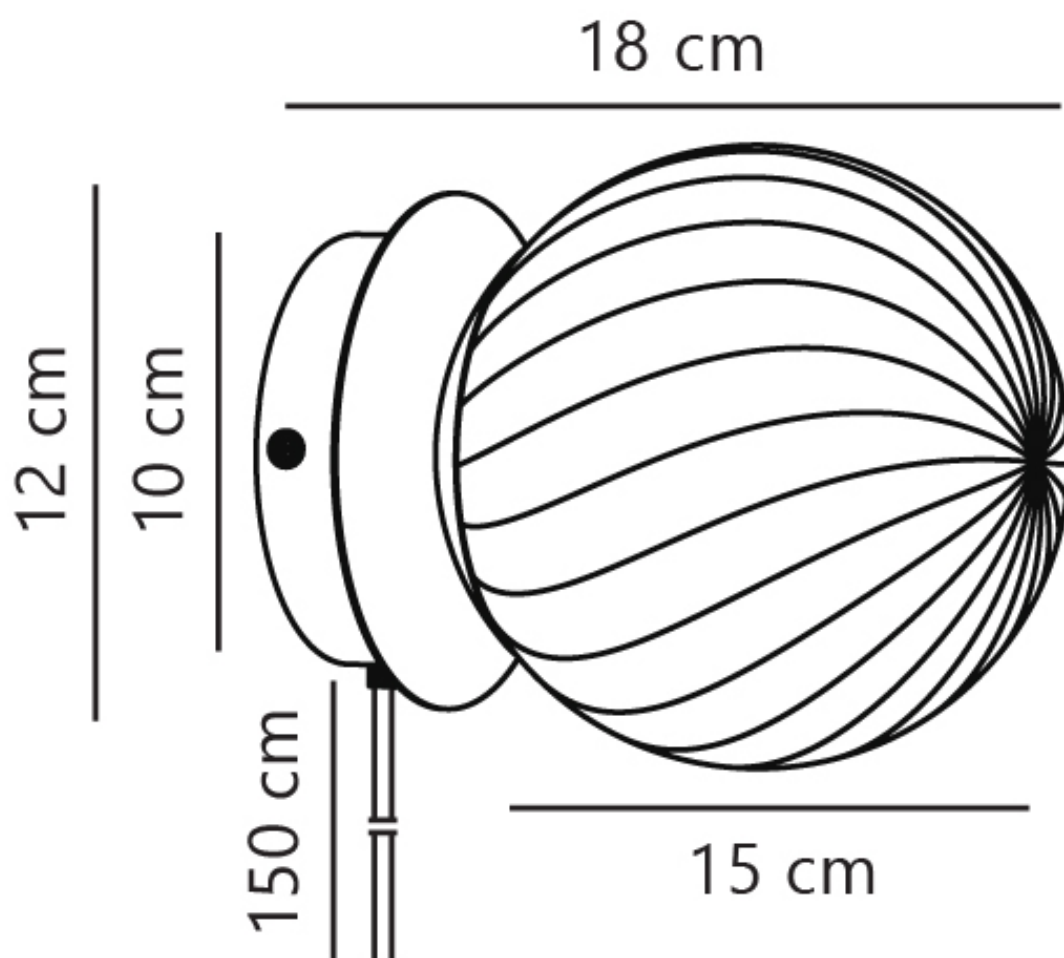

Nordlux - Chisell - 2312111035 - Brass Clear Glass Plug In Wall Light

CONTACT