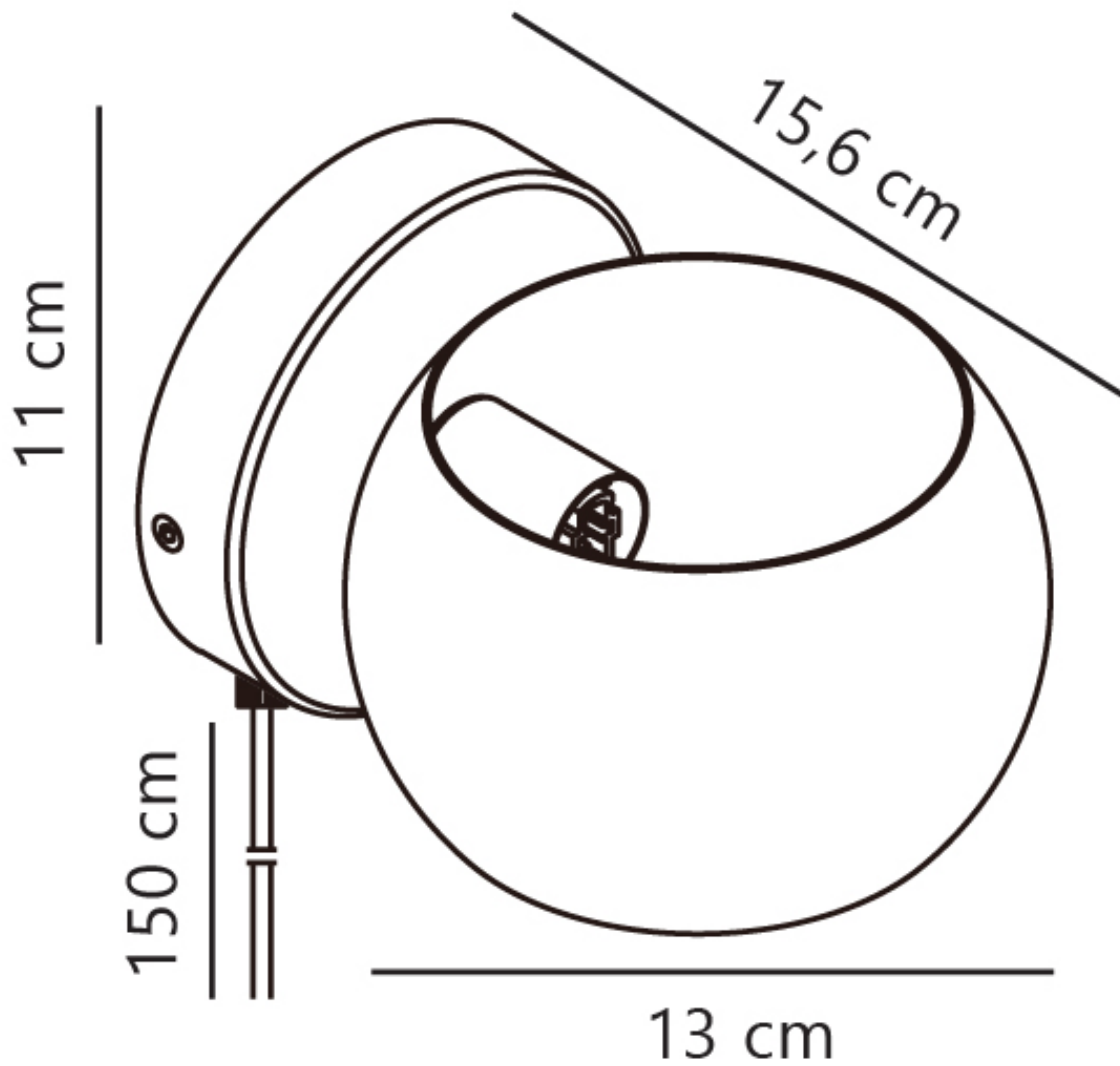

Nordlux - Belir - 2312201001 - White Plug In Wall Light

CONTACT