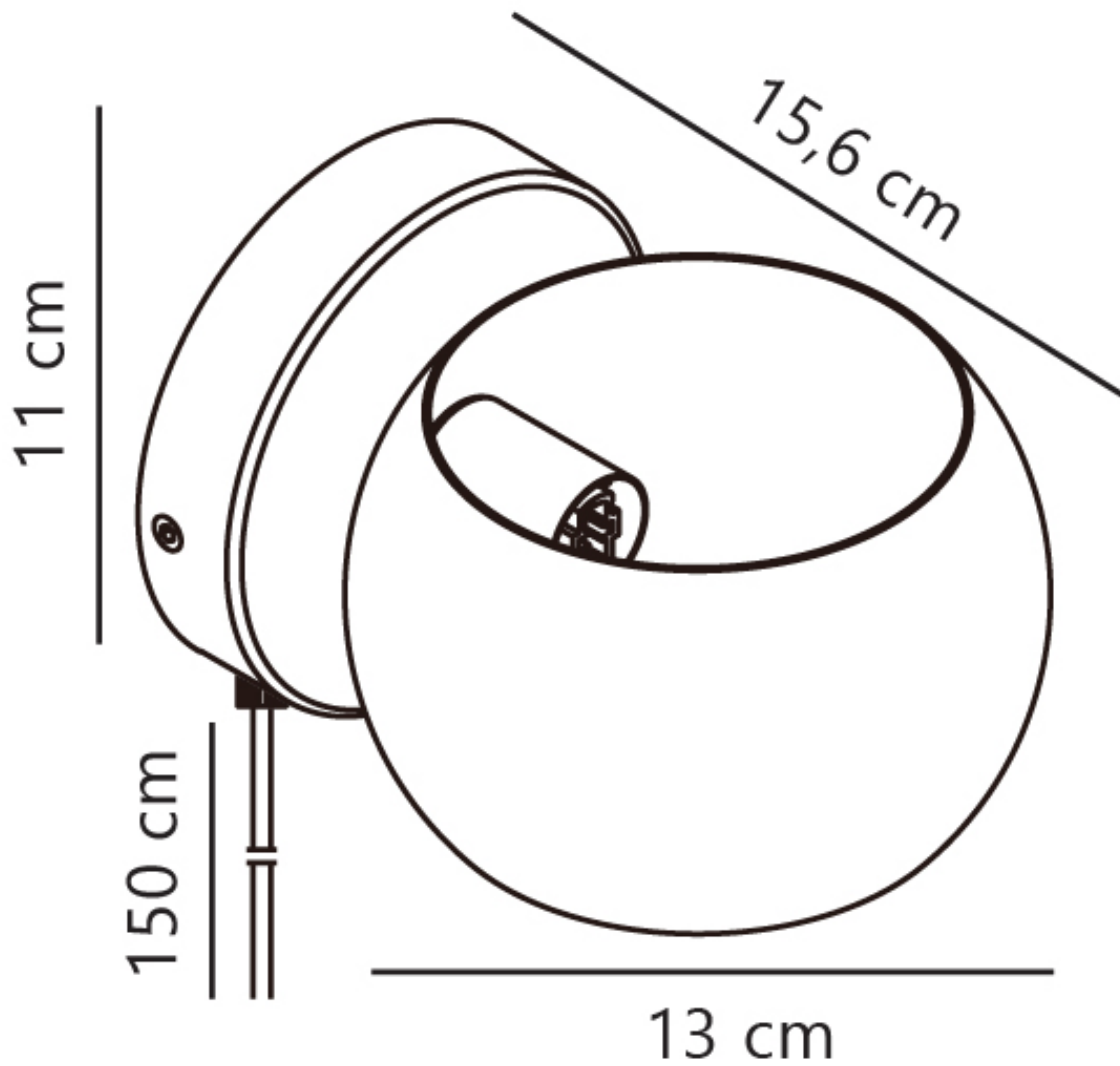

Nordlux - Belir - 2312201003 - Black Plug In Wall Light

CONTACT