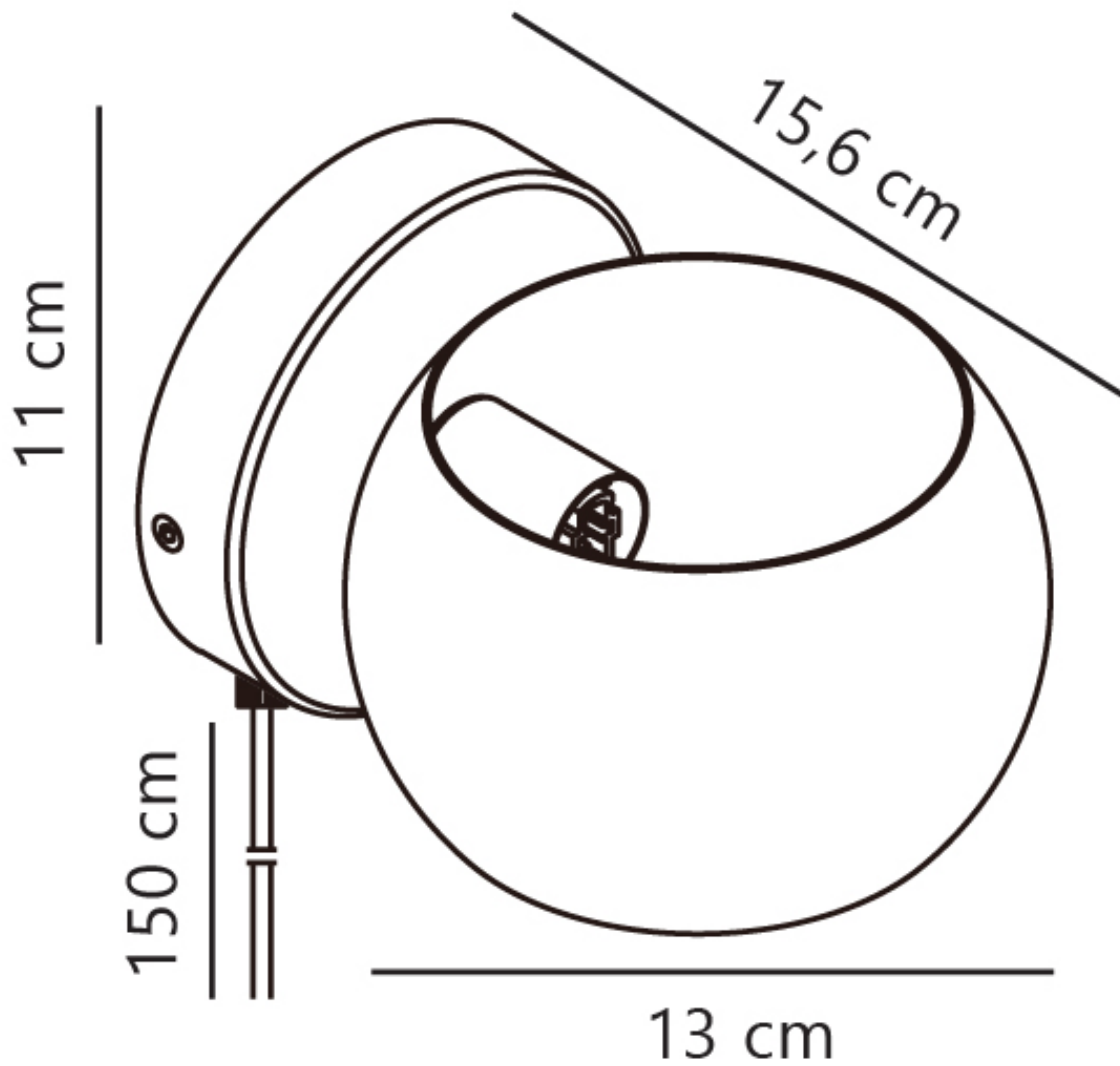

Nordlux - Belir - 2312201018 - Brown Plug In Wall Light

CONTACT