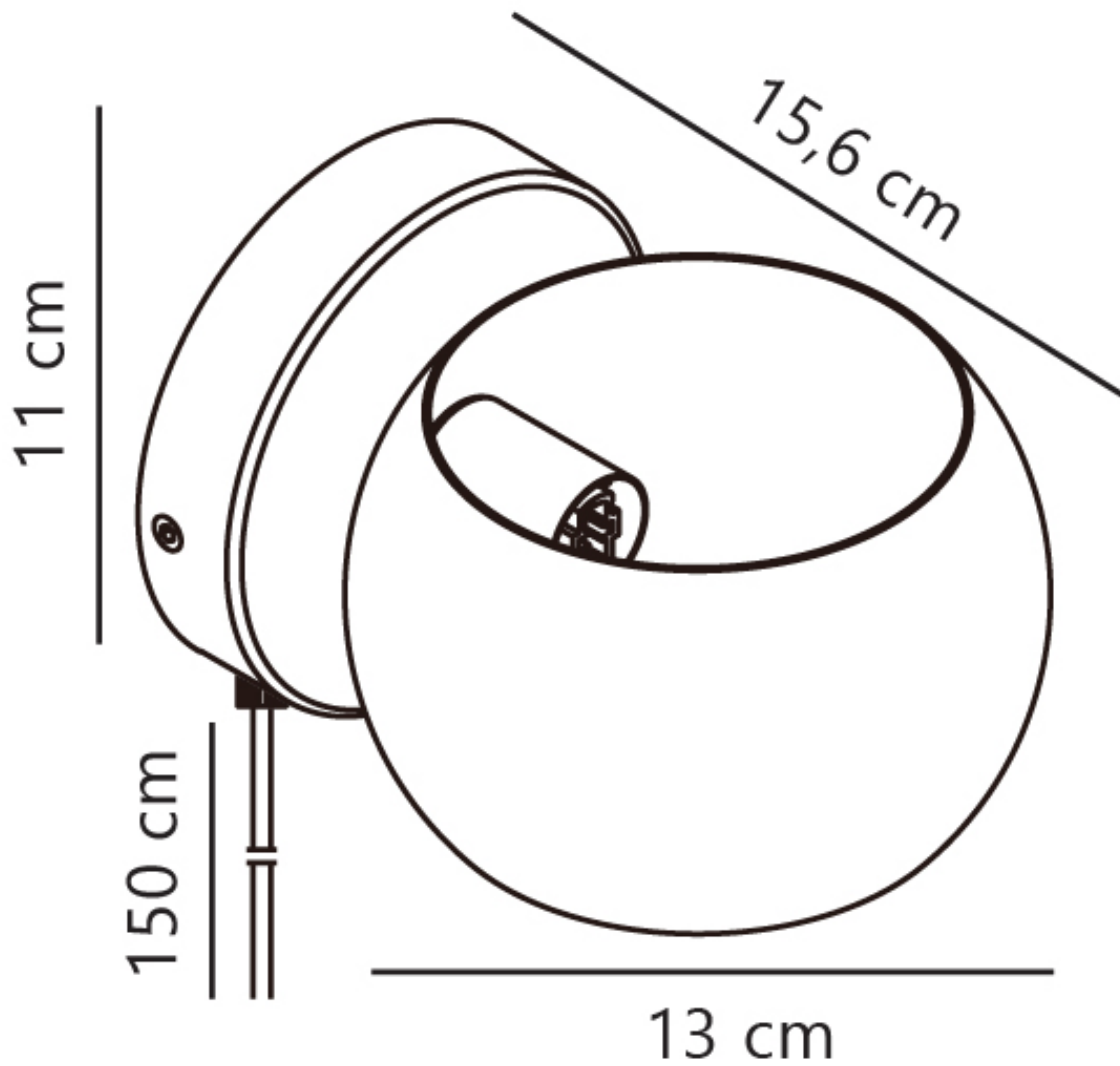

Nordlux - Belir - 2312201023 - Green Plug In Wall Light

CONTACT