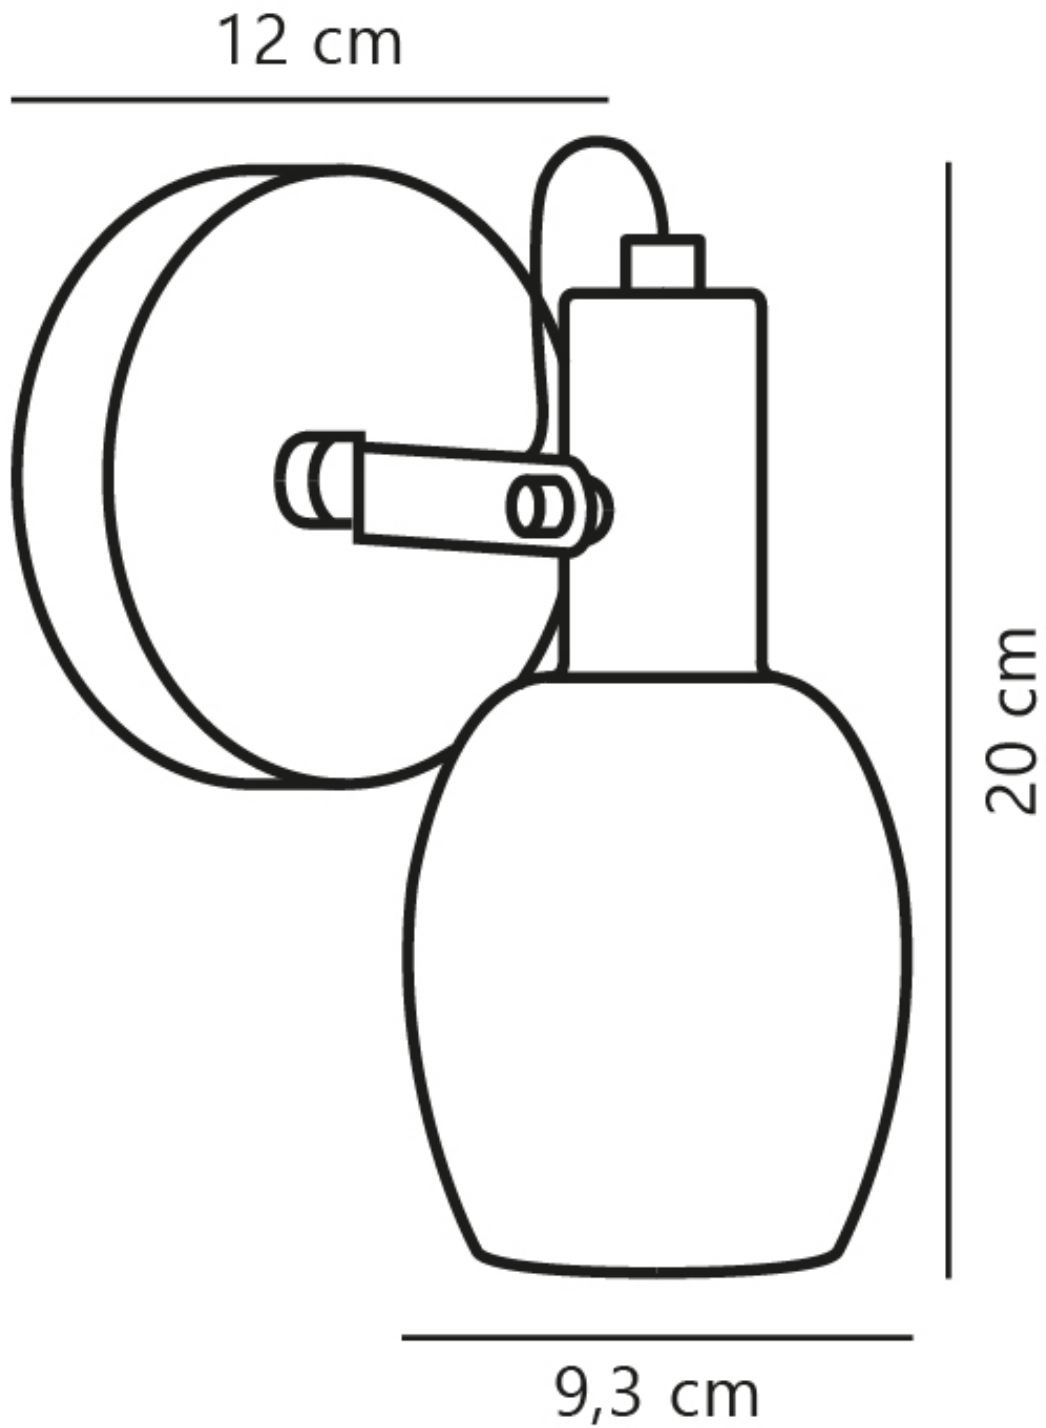

Nordlux - Arild - 2312291003 - Black Opal Glass Plug In Spotlight

CONTACT