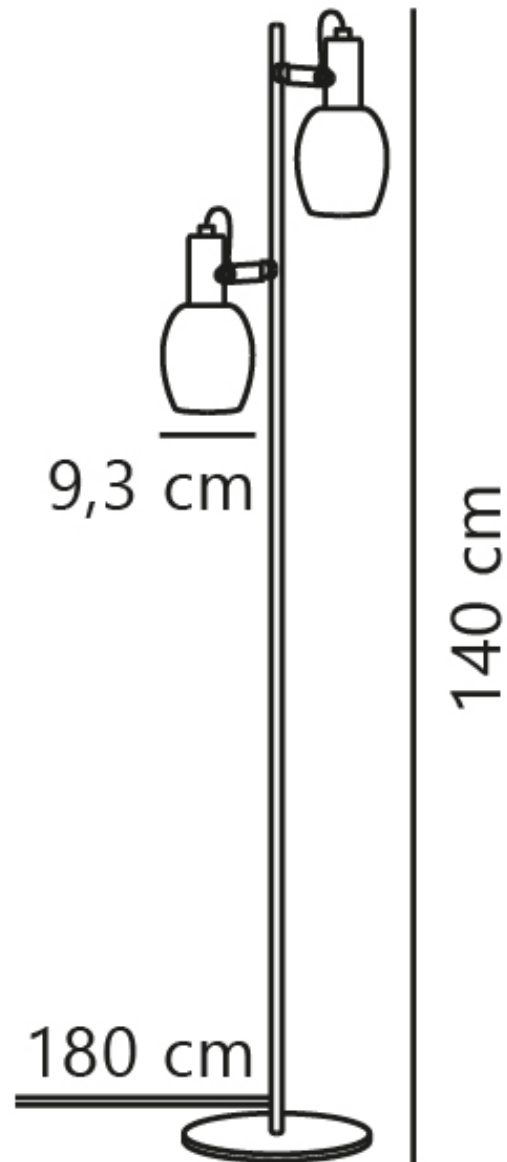

Nordlux - Arild - 2312324003 - Black Opal Glass 2 Light Floor Reading Lamp

CONTACT