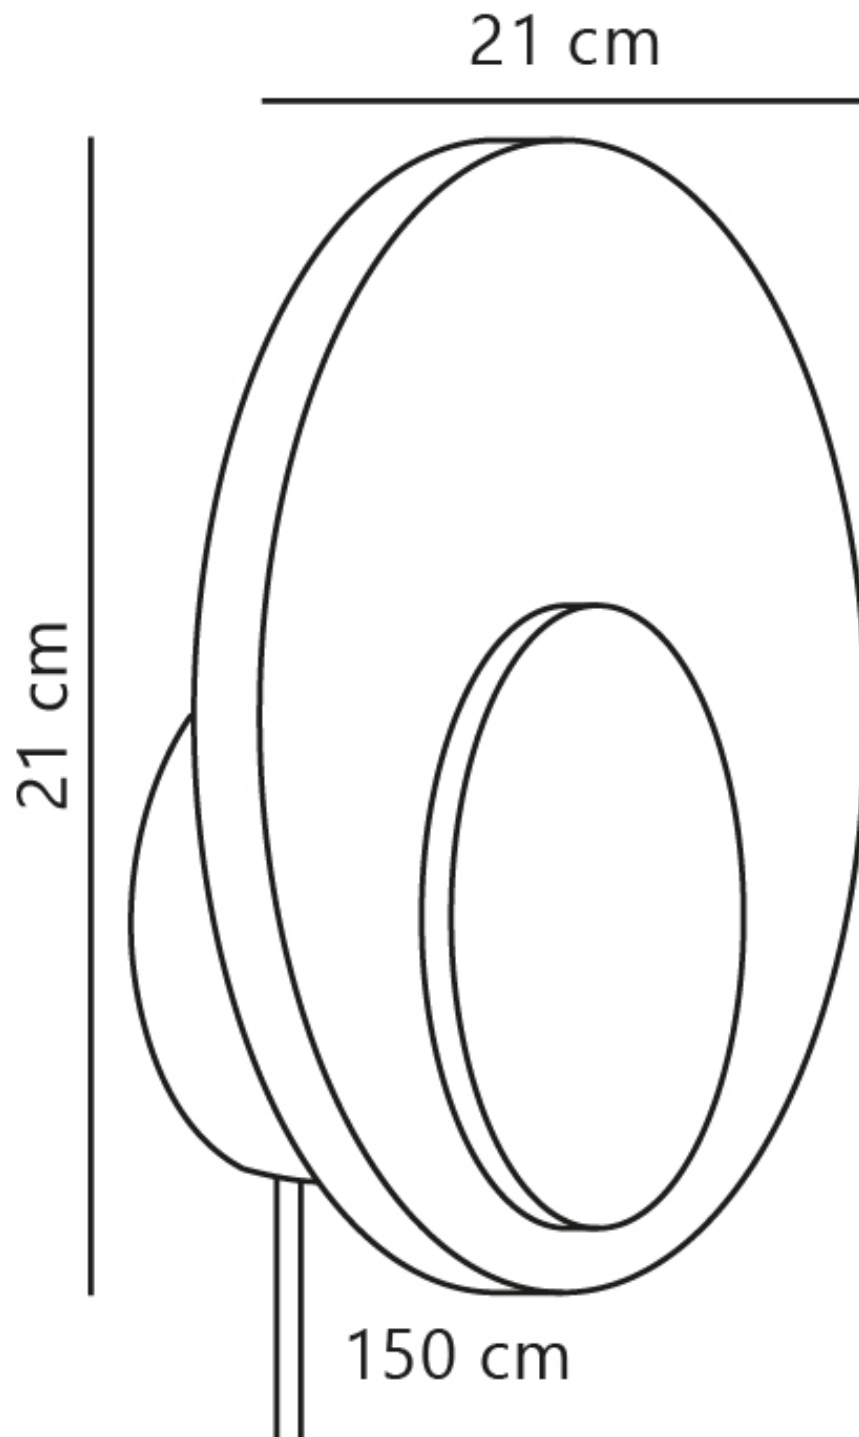

Nordlux - Marsi - 2312351001 - LED White Plug In Wall Light

CONTACT