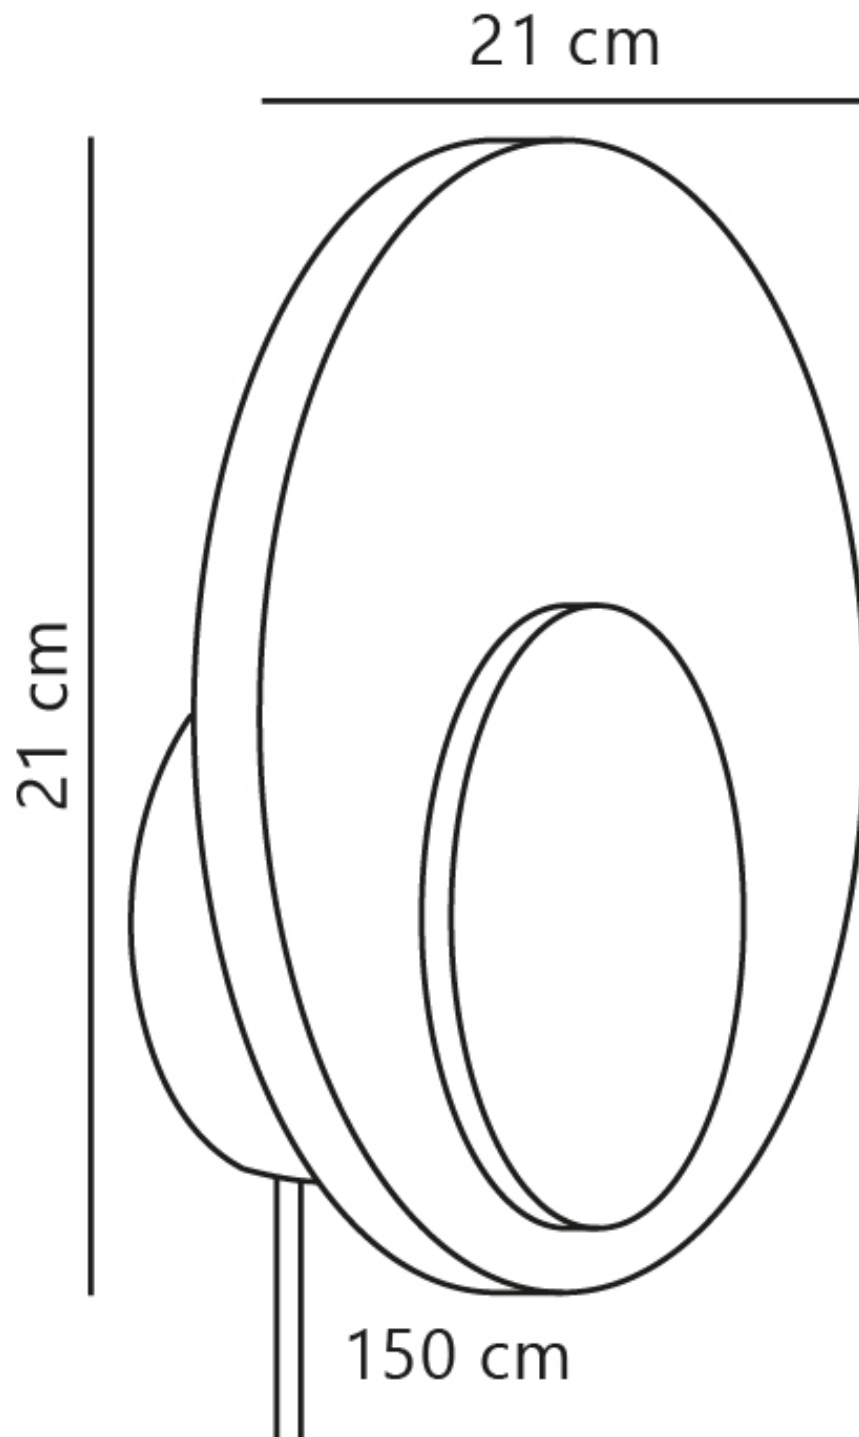

Nordlux - Marsi - 2312351009 - LED Beige White Plug In Wall Light

CONTACT