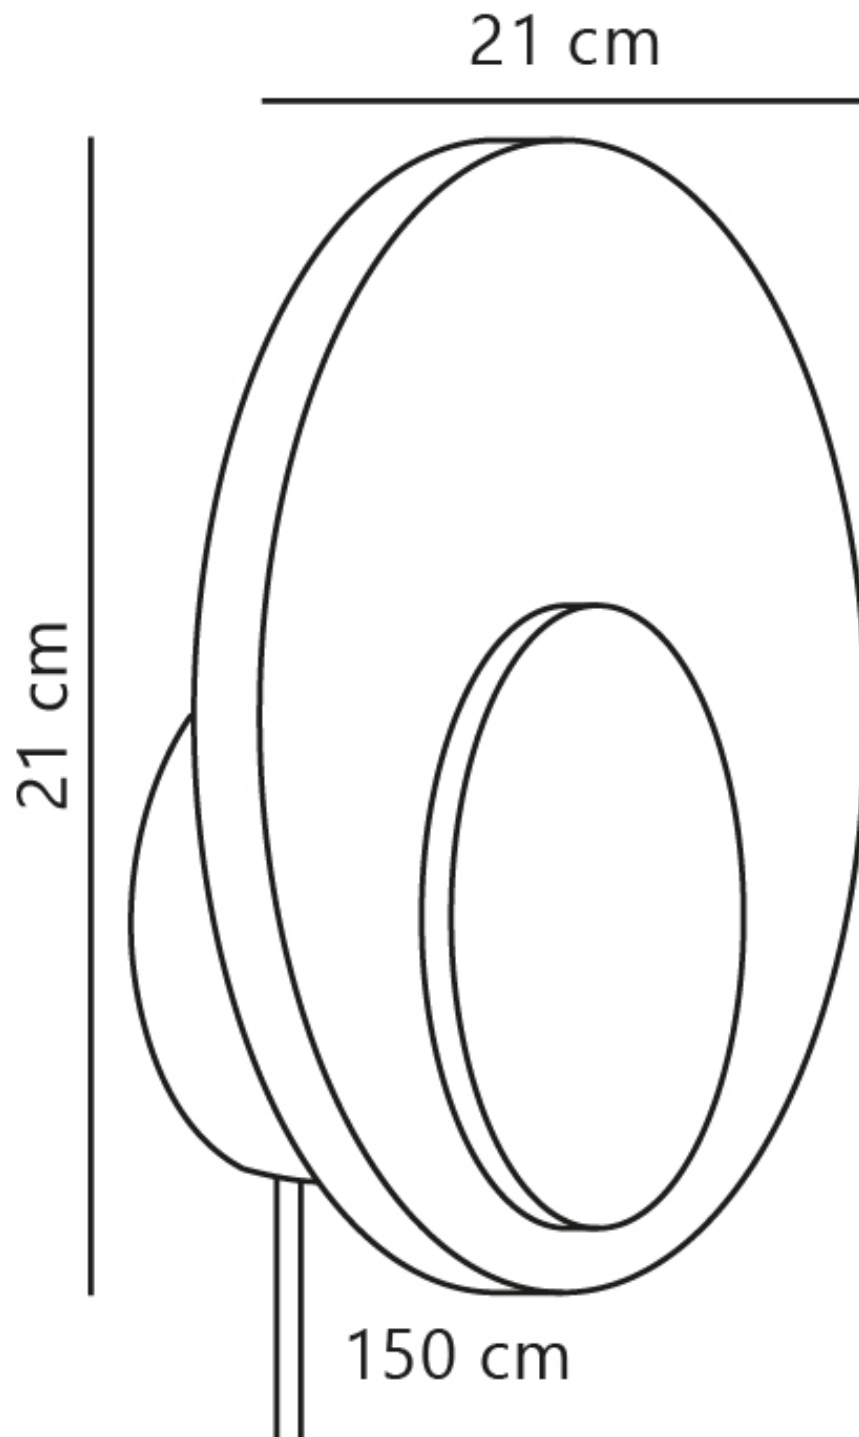

Nordlux - Marsi - 2312351023 - LED Green Frosted Plug In Wall Light

CONTACT