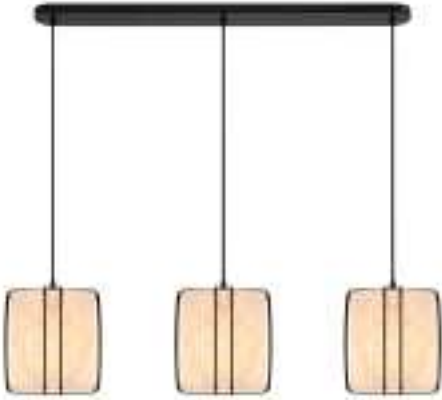

# CARDINE | PENDANT | WHITE

2312443001

nordlux®

Voltage (V): 220-240 Volt  
IP degree: IP20  
Maximum bulb wattage (W): 3\*60  
Class (Class 1, Class 2, Class 3):  
Class 2 (Double isolated)  
Bulb base: E27  
Parallel connection: False

Primary material: Metal  
Secondary material: Tyvek  
Color of the cable: Black  
Length of the cable (cm): 200  
Surface material of the cable:  
Plastic  
Is the cable replaceable: False  
Color: White

Height (cm): 27  
Width (cm): 112  
Shade Diameter (cm): 22  
Length (cm): 112  
Mount directly into insulation:  
False

EAN: 5704924015861  
TUN: 2326274  
Item Number: 2312443001

Pcs Per Master Carton: 3  
Sales Box Height (cm): 102  
Sales Box Width(cm): 14  
Sales Box Depth (cm): 24  
Sales Box Volume m<sup>3</sup> : 0.0343  
Product net weight (kg): 2.9

- The crinkled paper effect creates a soft and playful design
- Provides a soft, diffused light
- Flat-packed for easy self-assembly

The Cardine series has a modern Japandi style that mixes elements from the Japanese interior philosophy with Nordic minimalism. The lightly crinkled paper shade is suspended by thin metal wires and ensures a pleasant, diffused light.