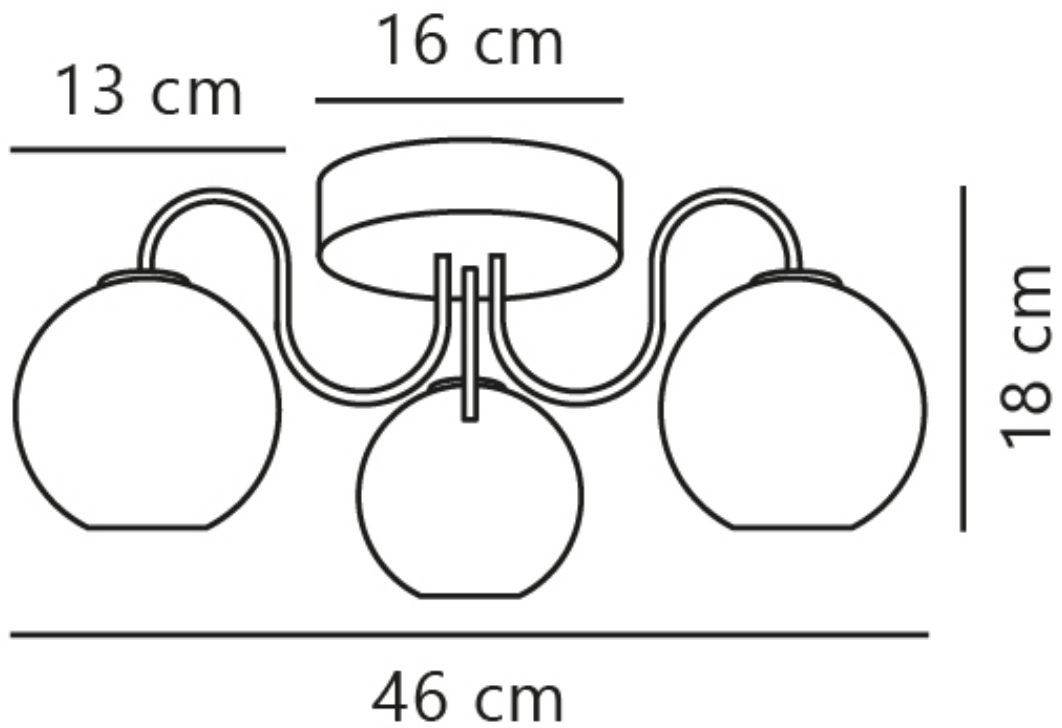

Nordlux - Franca - 2312506035 - Brass White Glass 3 Light Flush Ceiling Light

CONTACT