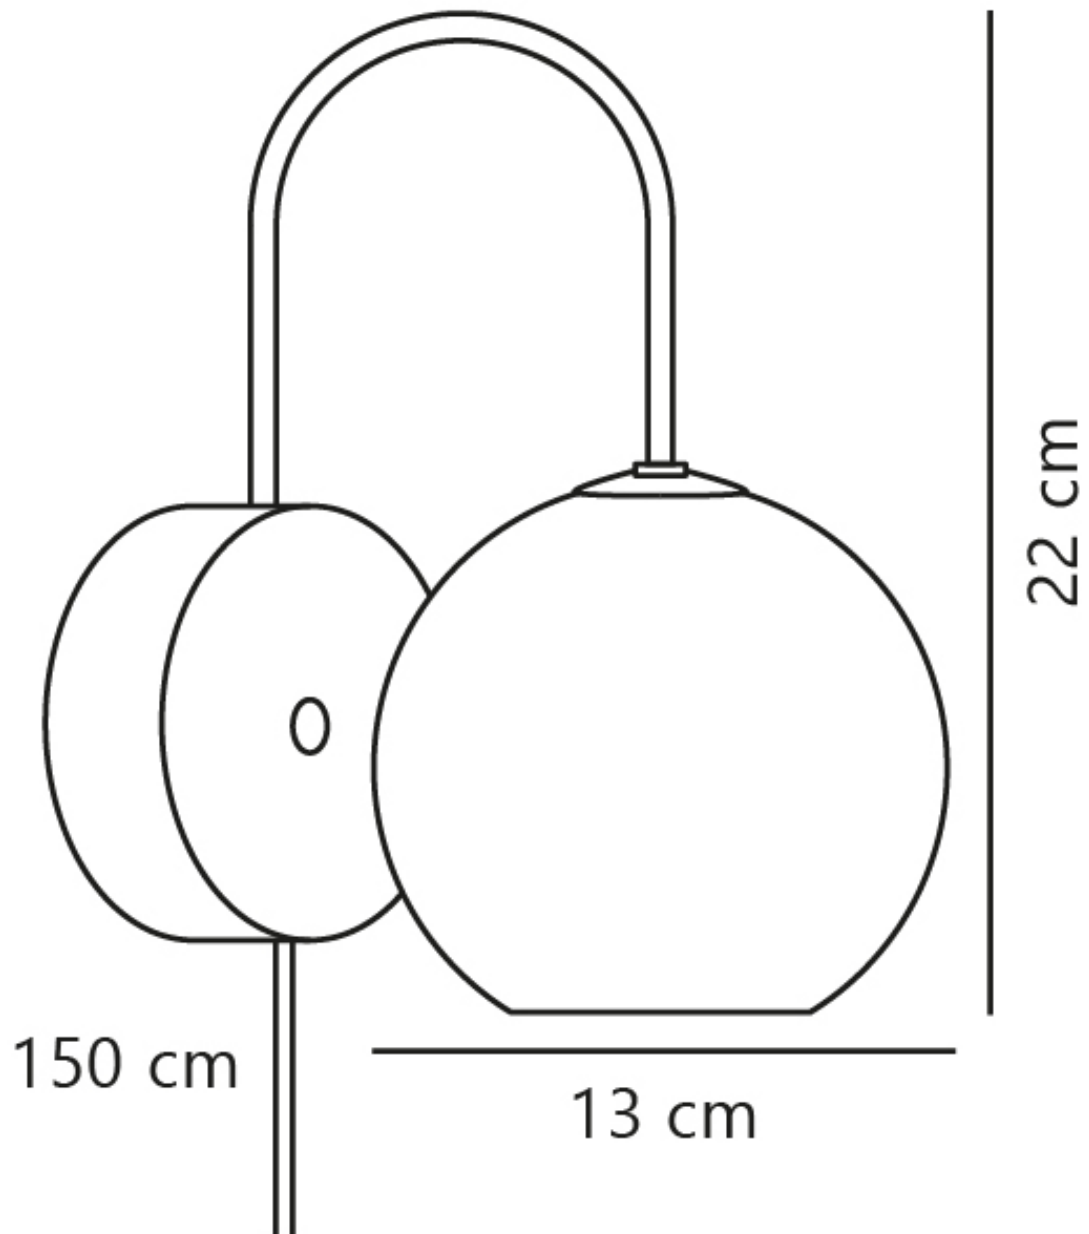

Nordlux - Franca - 2312561035 - Brass White Glass Plug In Wall Light

CONTACT