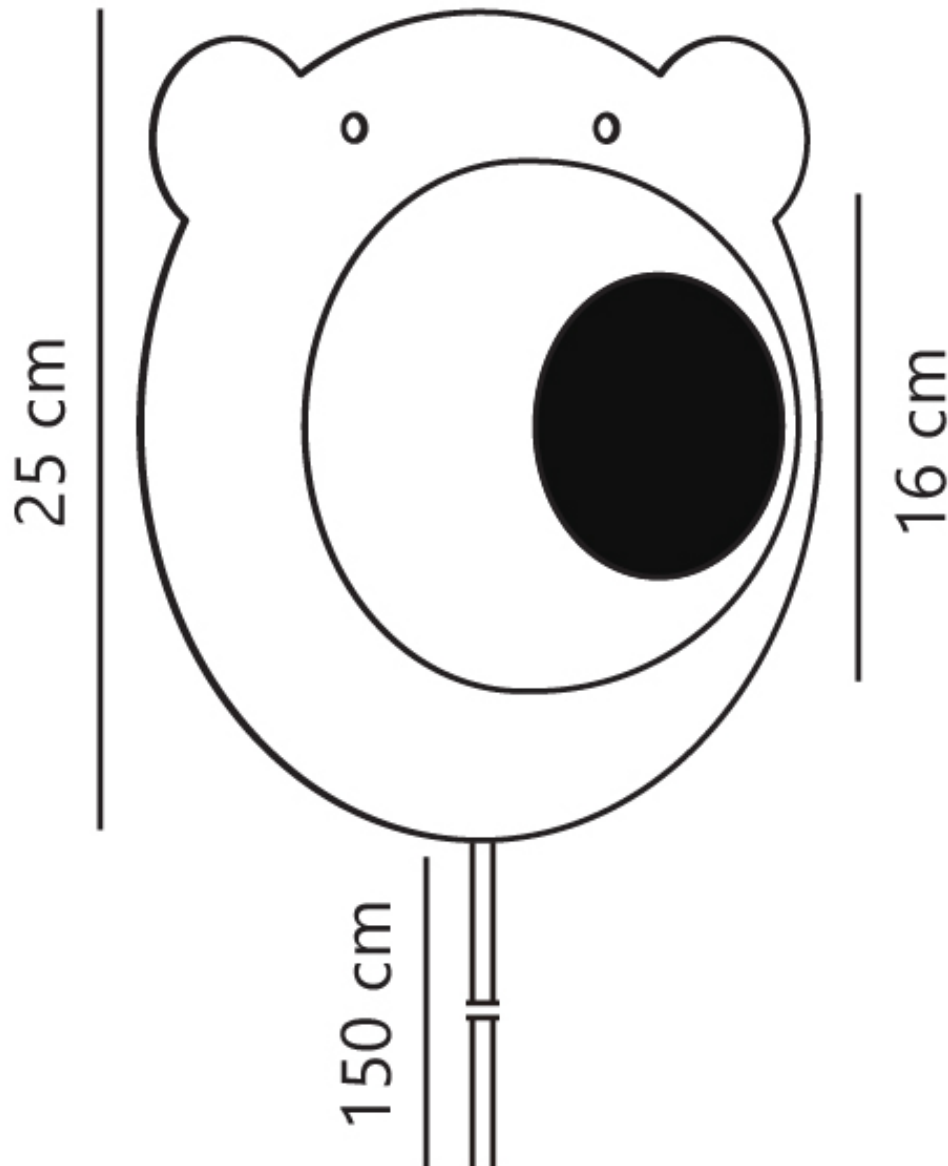

Nordlux - Bruna Bear - 2312951018 - Brown White Glass Plug In Wall Light