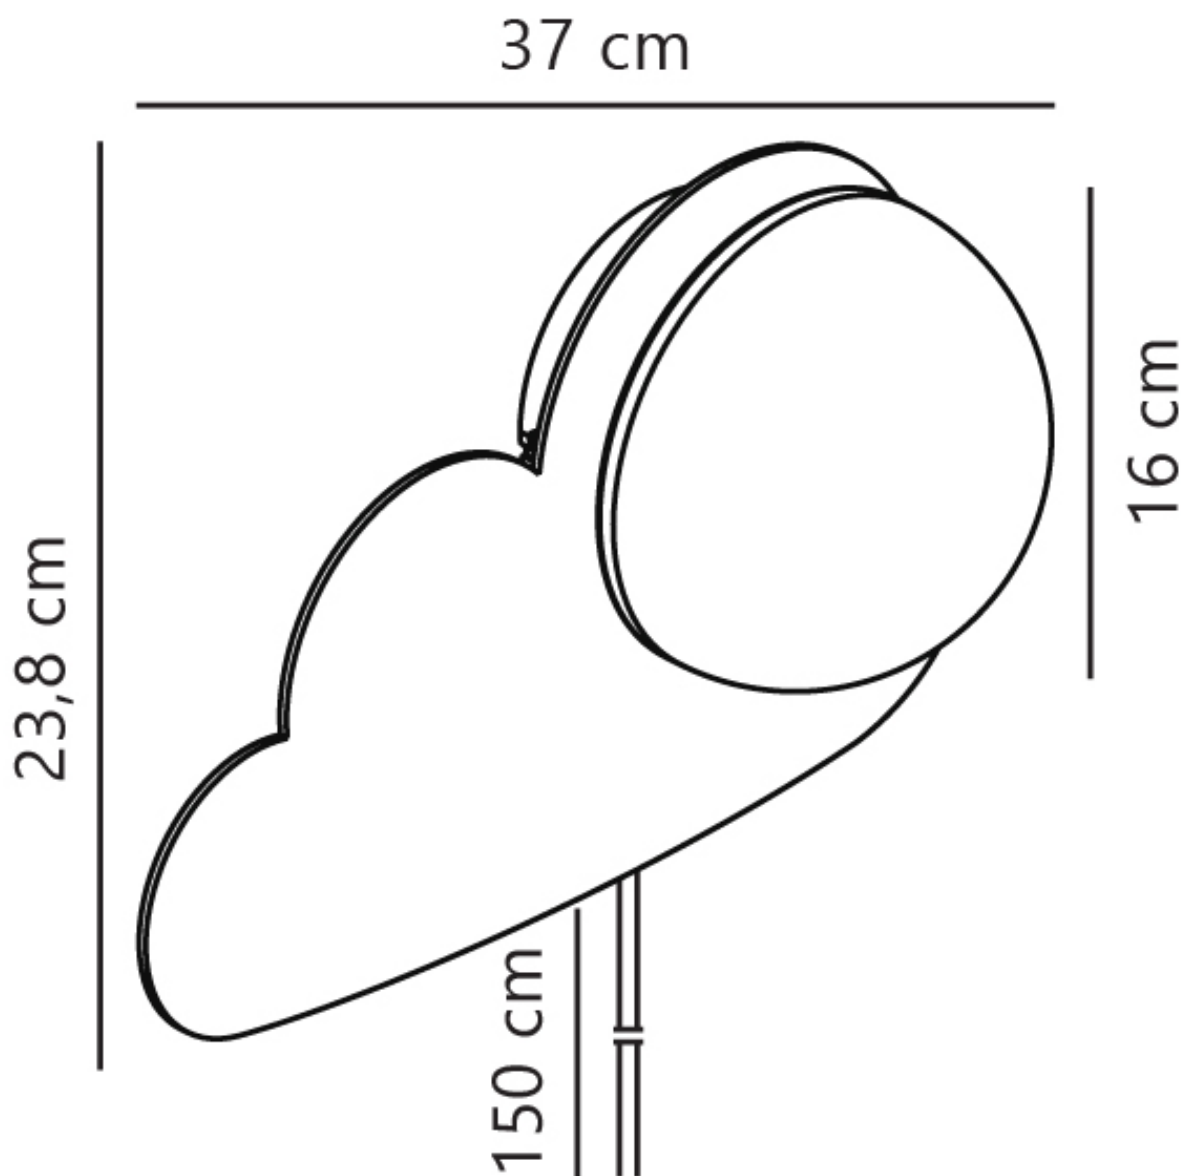

Nordlux - Skyku Cloud - 2312971001 - Matt White Glass Plug In Wall Light