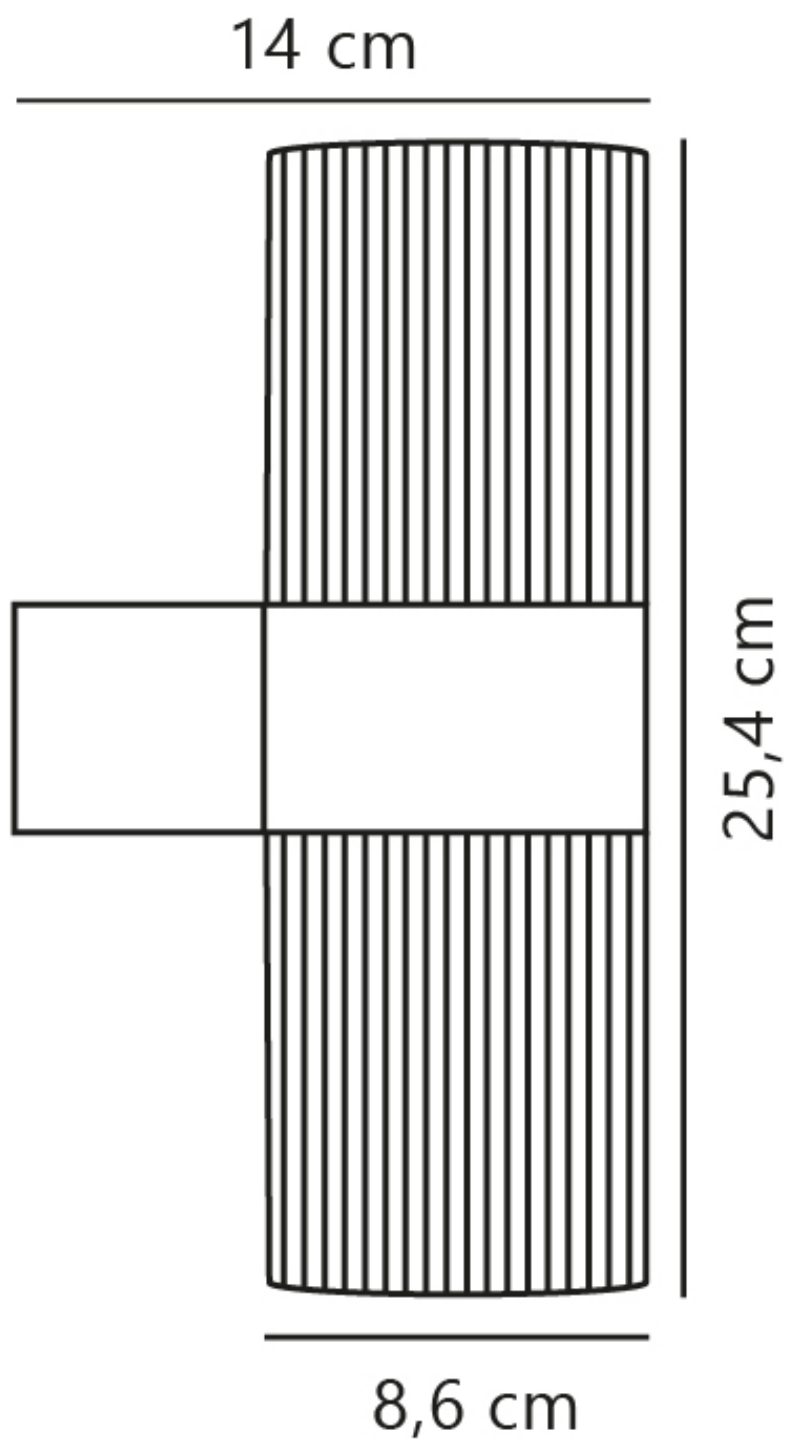

Nordlux - Kyklop Ripple - 2318051003 - Black IP54 Outdoor Wall Washer Light