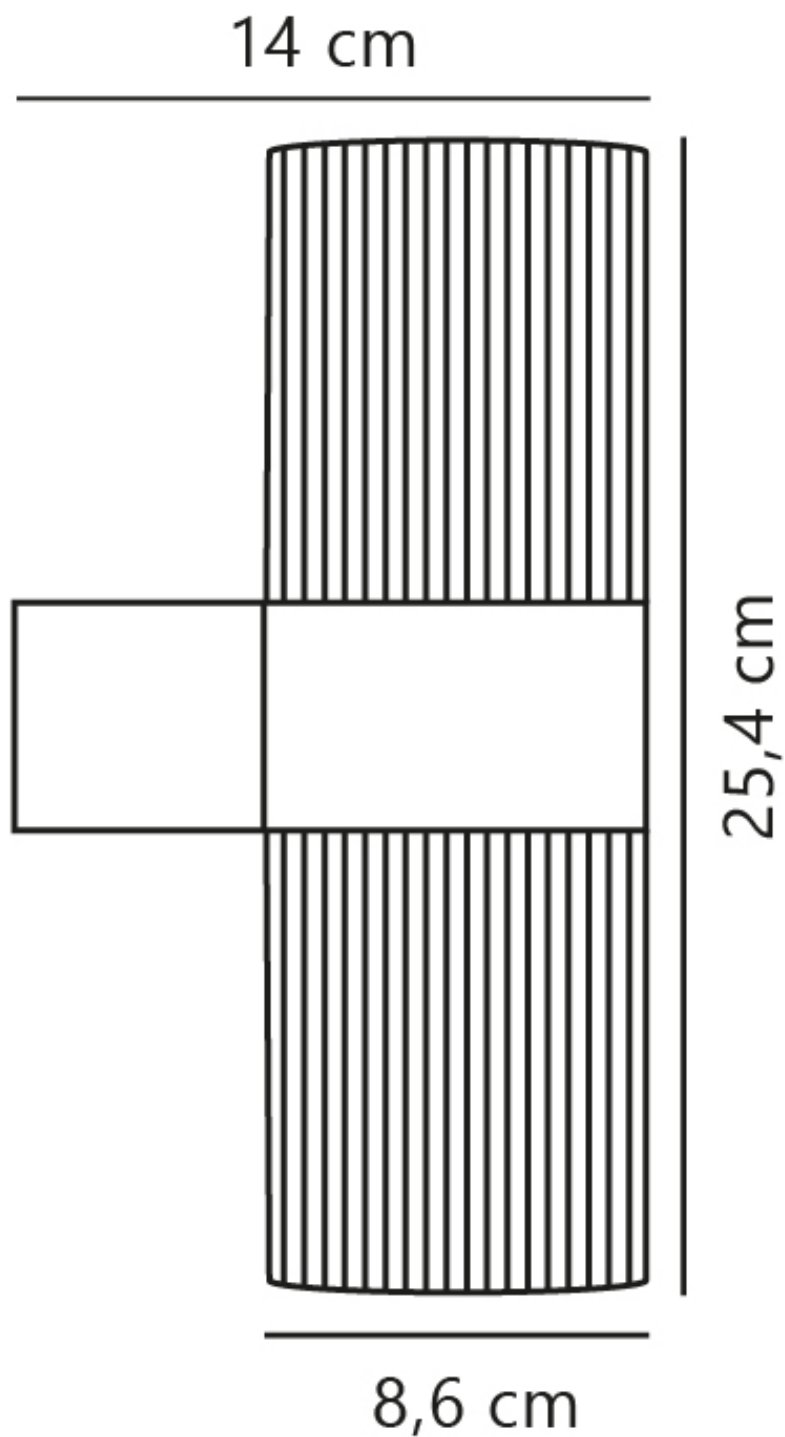

Nordlux - Kyklop Ripple - 2318051009 - Rustic Brown 2 Light IP54 Outdoor Wall Washer Light