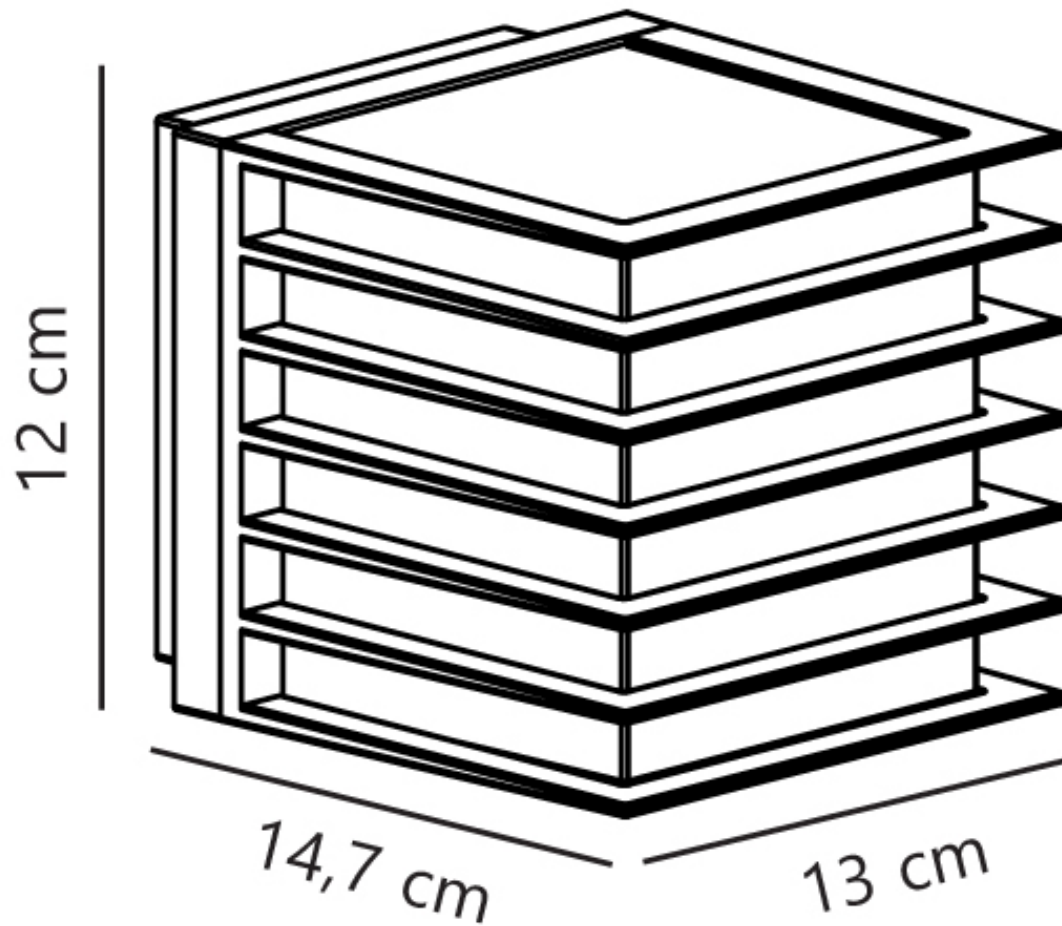

Nordlux - Fluctus 13 - 2318211003 - Black White IP44 Outdoor Wall Washer Light