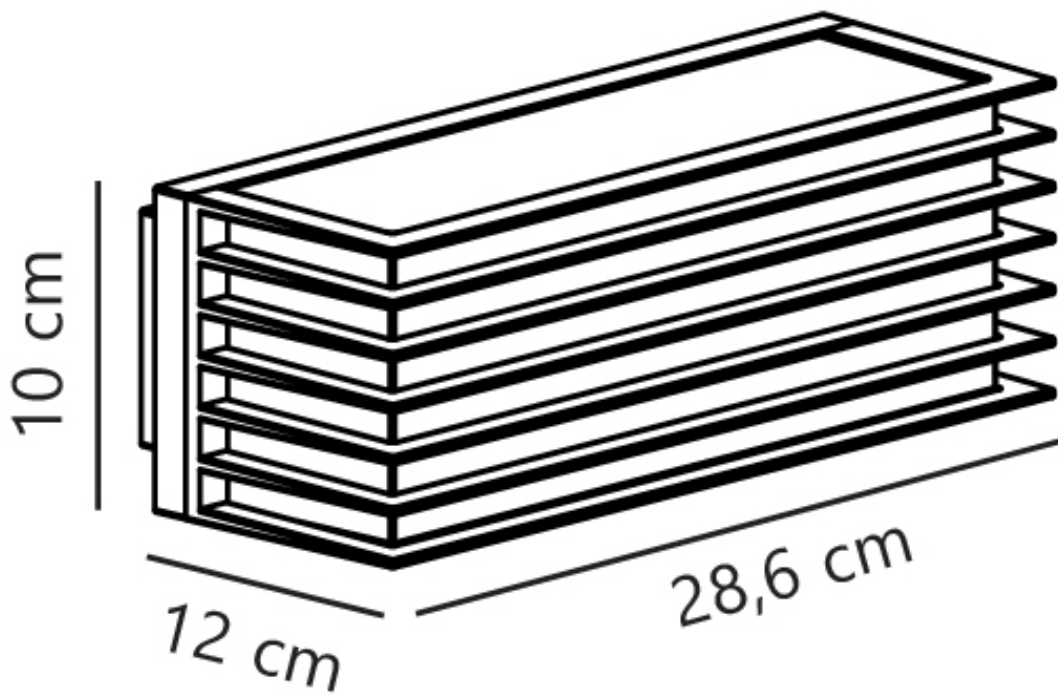

Nordlux - Fluctus 28 - 2318231003 - Black White IP44 Outdoor Wall Washer Light

CONTACT