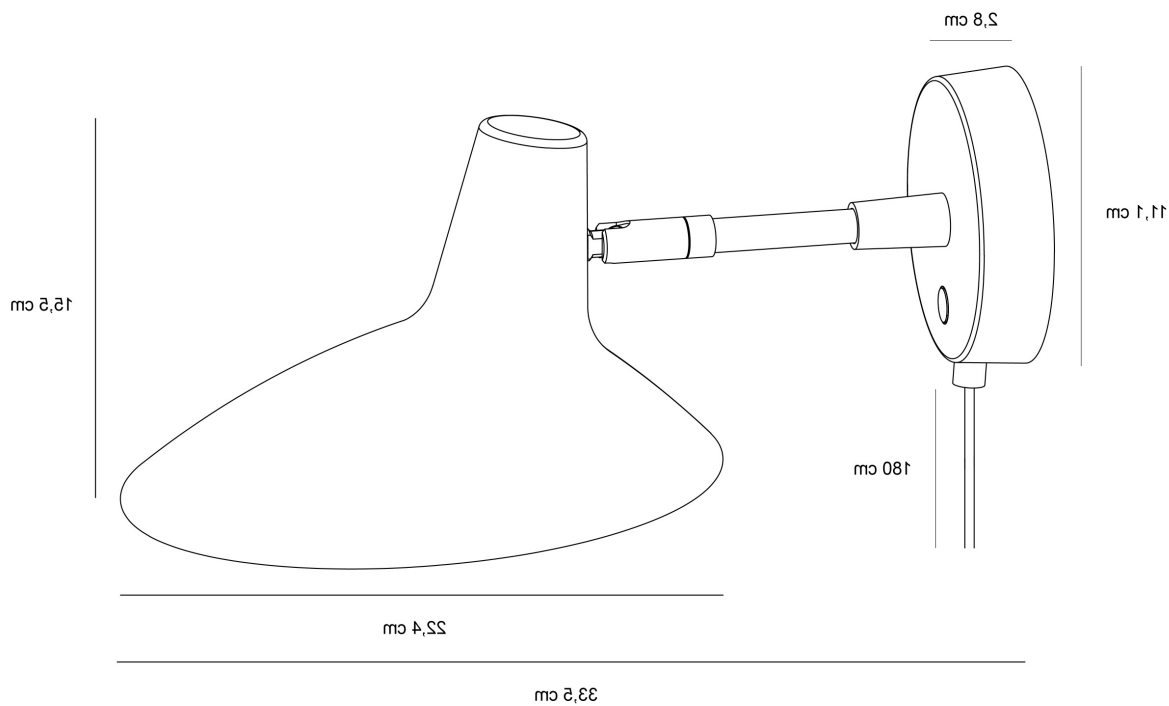

Nordlux - Darci - 2320221003 - Black Touch Plug In Wall Light

CONTACT