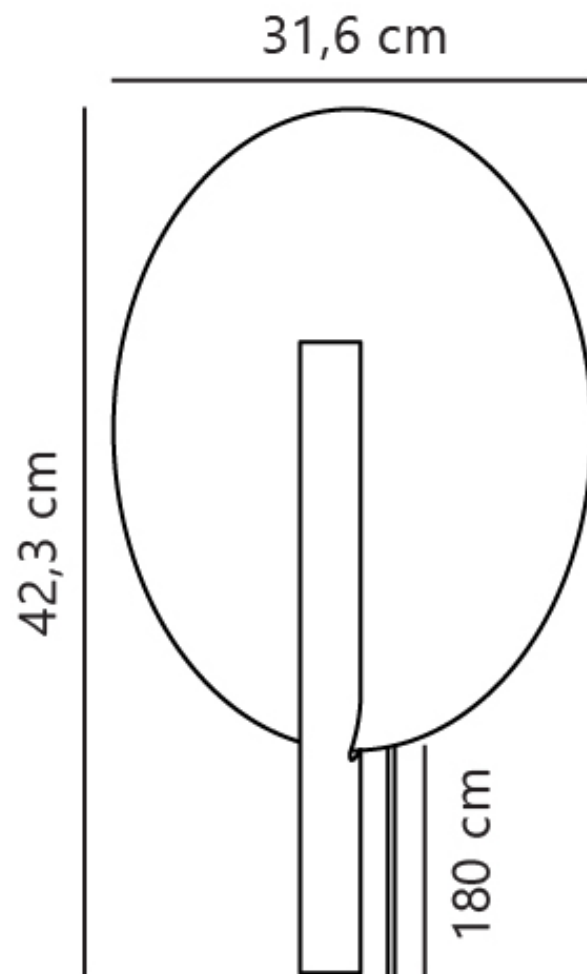

Nordlux - Furiko - 2320241003 - Black Plug In Wall Light

CONTACT