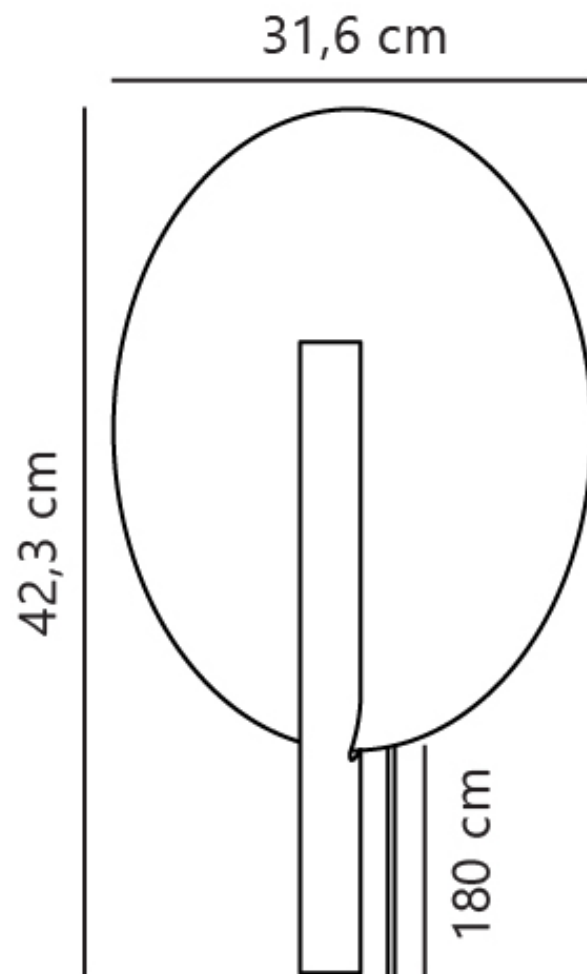

Nordlux - Furiko - 2320241035 - Brass Plug In Wall Light