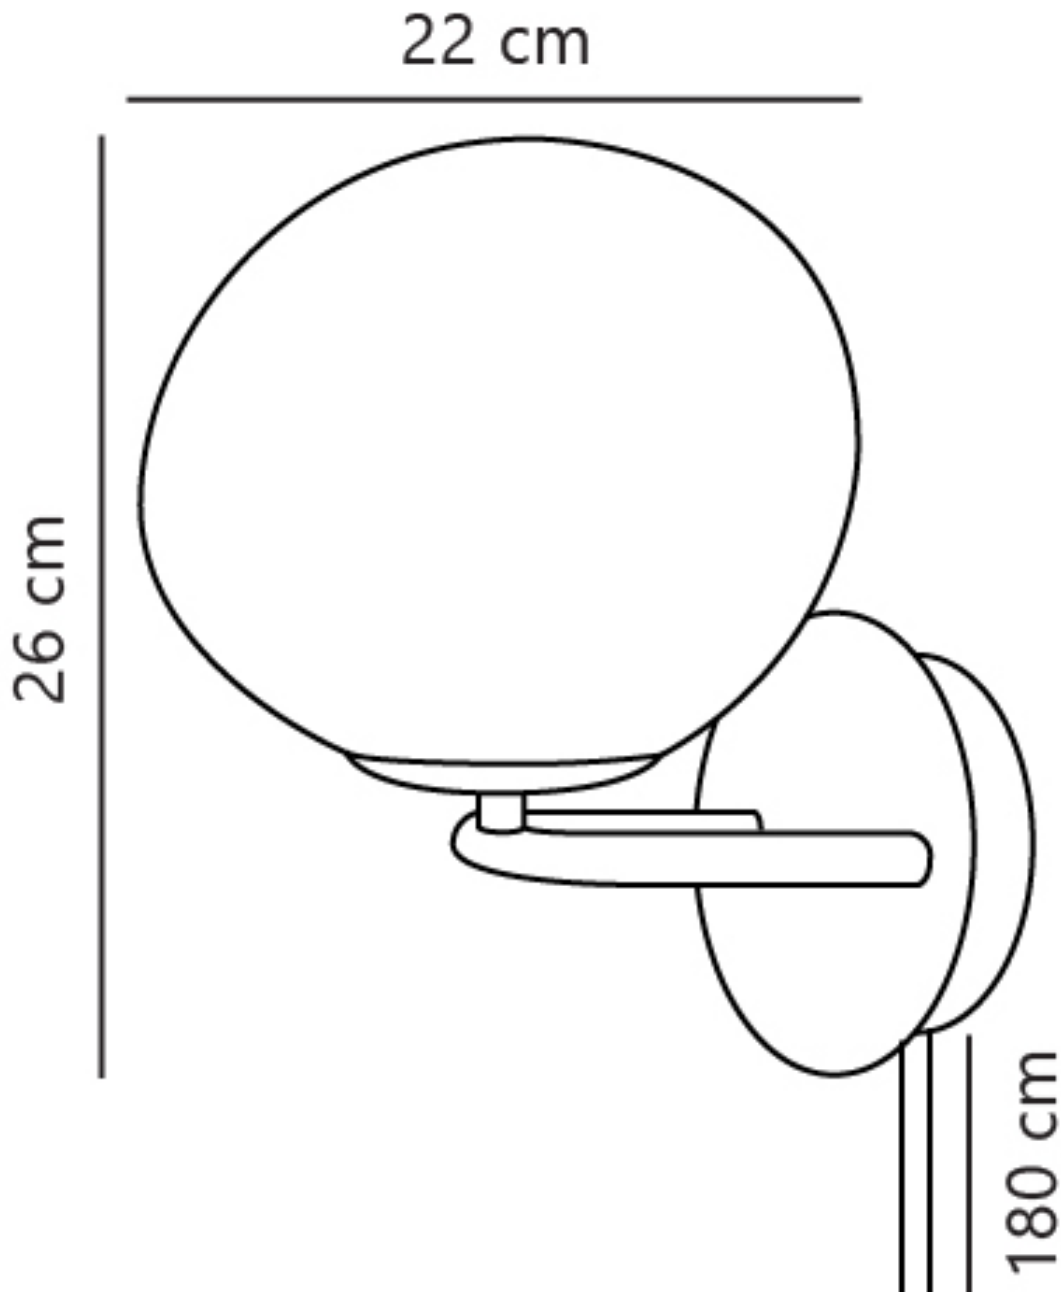

Nordlux - Shapes - 2320321035 - Brass Opal Glass Plug In Wall Light

CONTACT