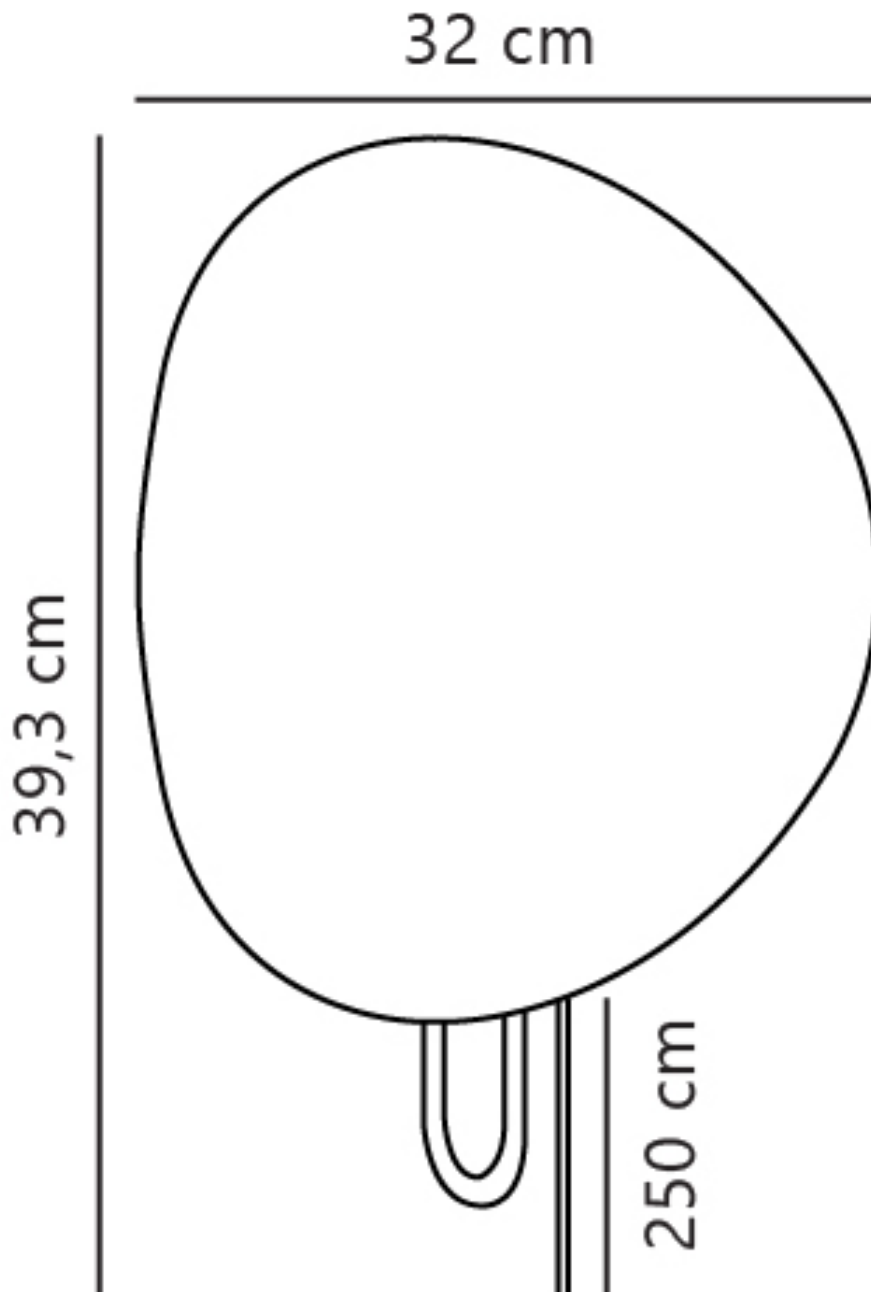

Nordlux - Spargo - 2320361001 - White Brushed Brass Plug In Wall Light

CONTACT