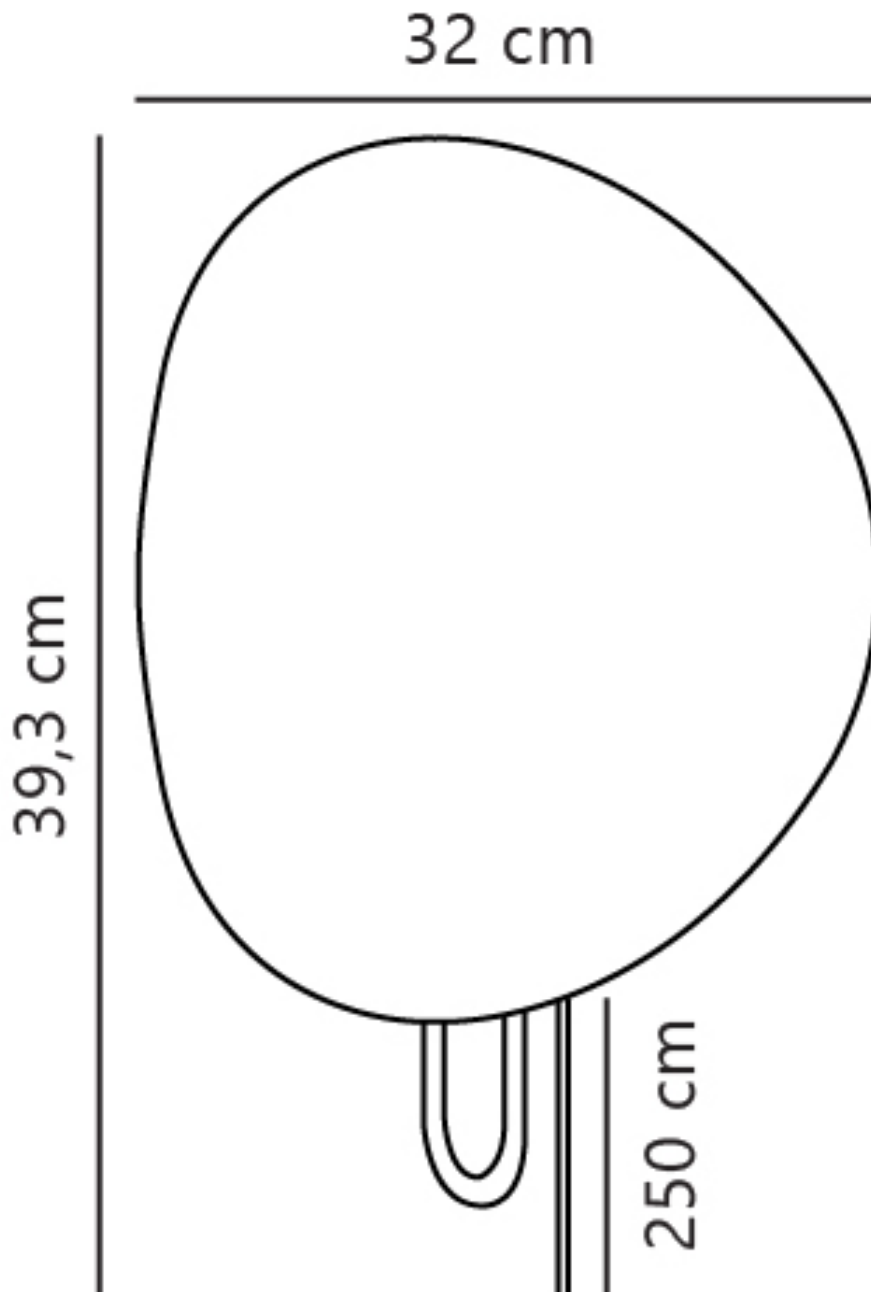

Nordlux - Spargo - 2320361003 - Black Brass Plug In Wall Light

CONTACT