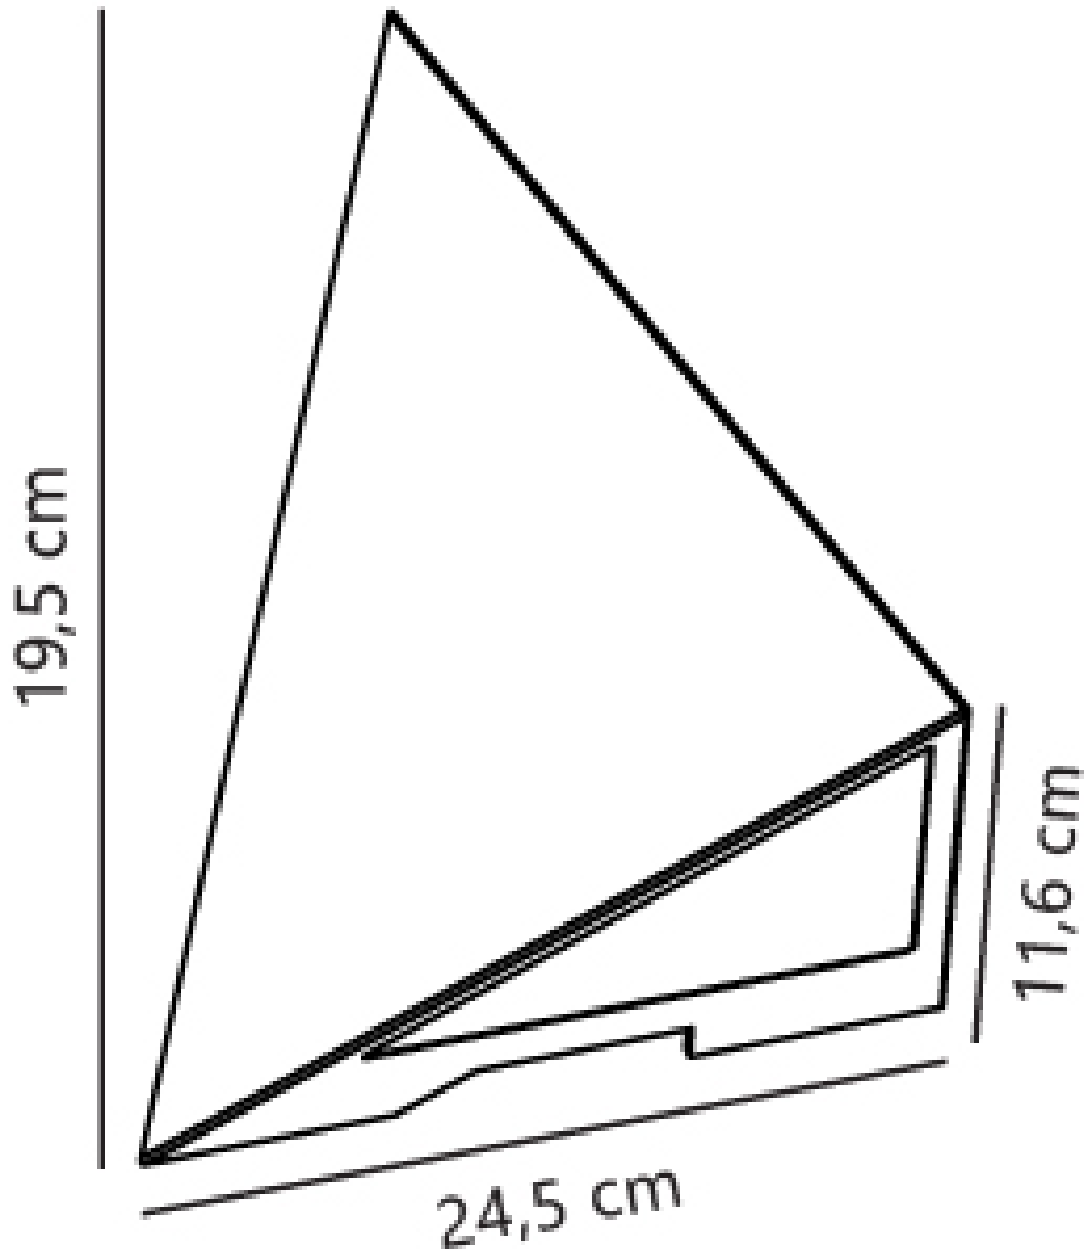

Nordlux - Konit - 2320651003 - Black Frosted IP44 Outdoor Wall Washer Light