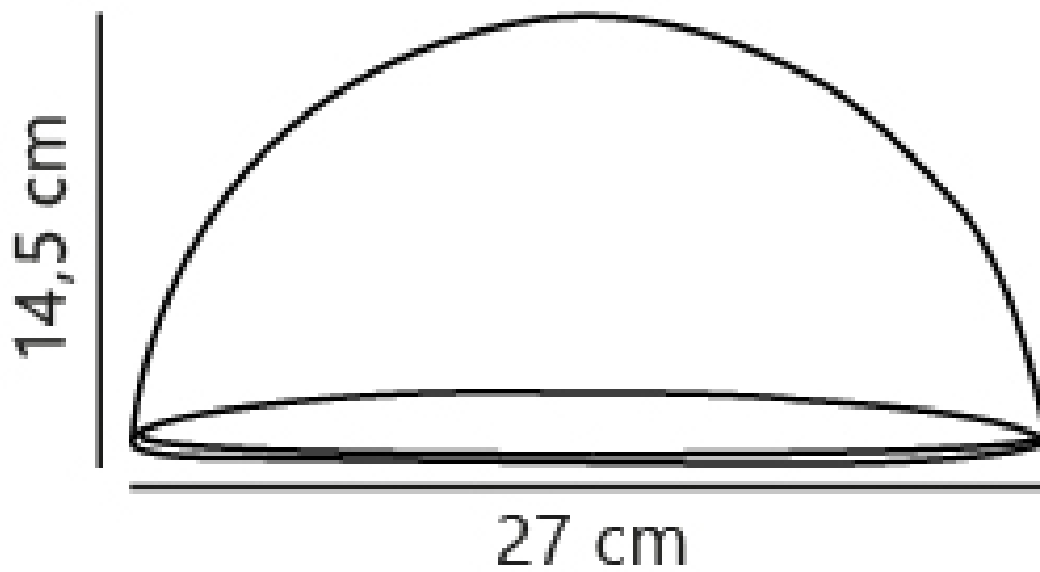

Nordlux - Scorpius Maxi - 2320721003 - Black Frosted IP44 Outdoor Wall Washer Light

CONTACT