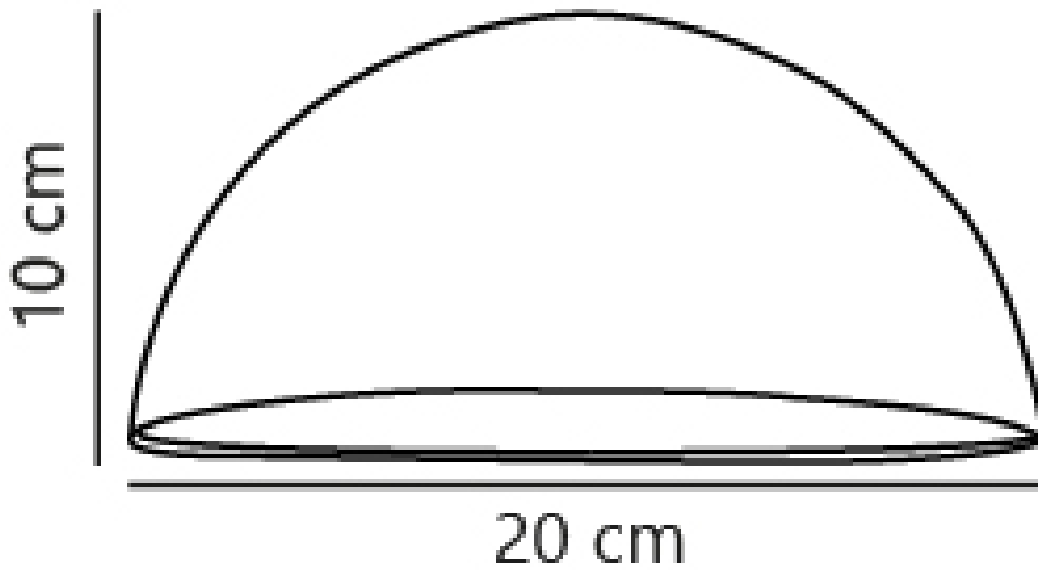

Nordlux - Scorpius - 2320731003 - Black Frosted IP44 Outdoor Wall Washer Light