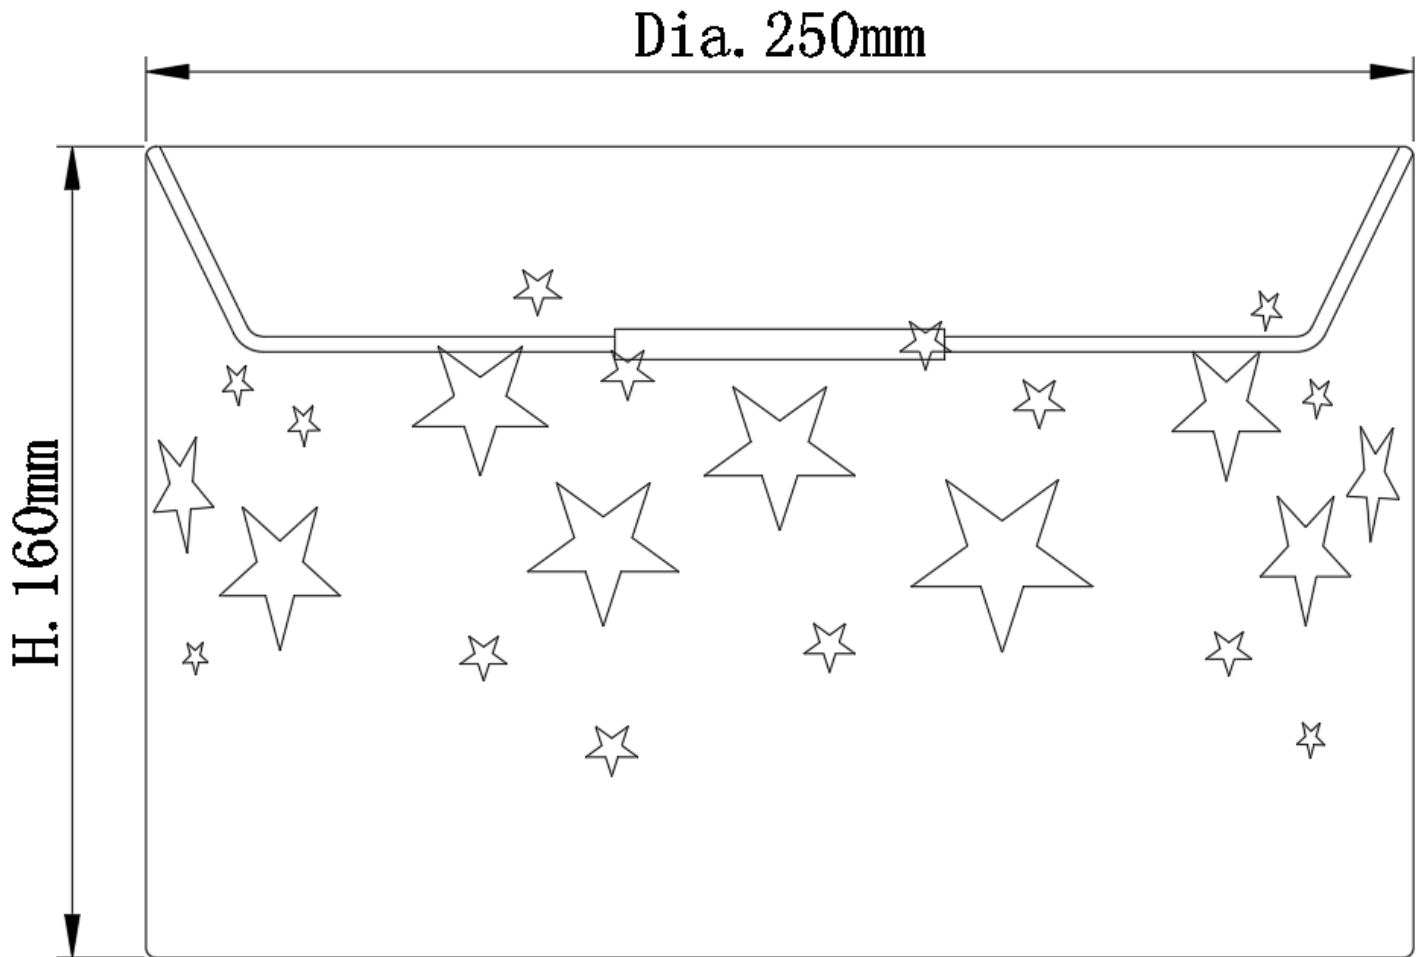

CERTIFICATION

CONTACT

www.firstchoicelighting.co.uk

info@firstchoicelighting.co.uk