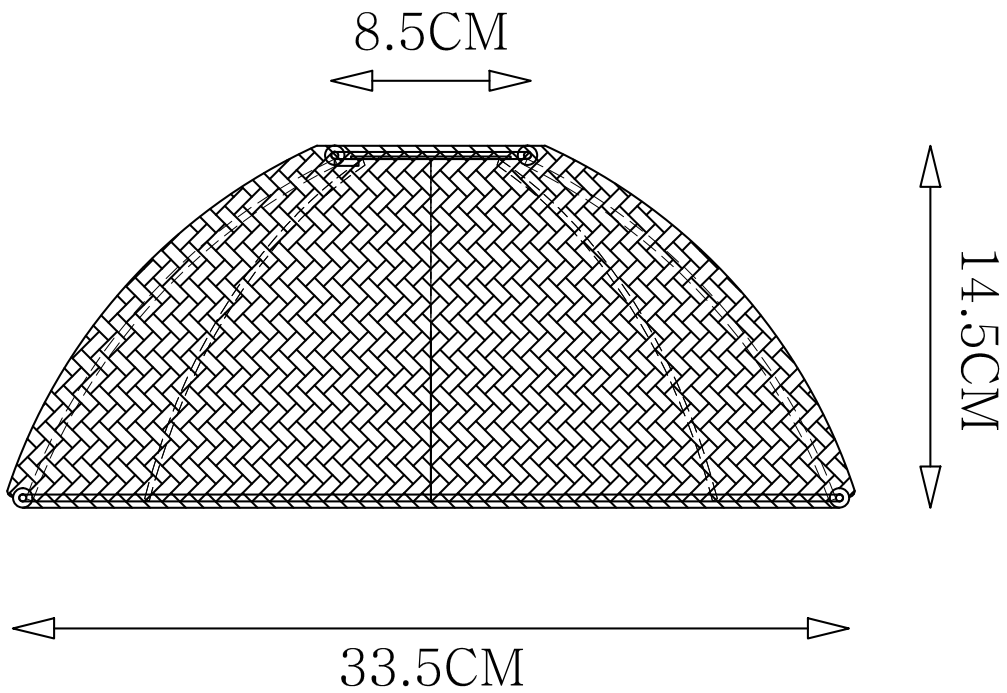

CERTIFICATION

CONTACT

www.firstchoicelighting.co.uk

info@firstchoicelighting.co.uk