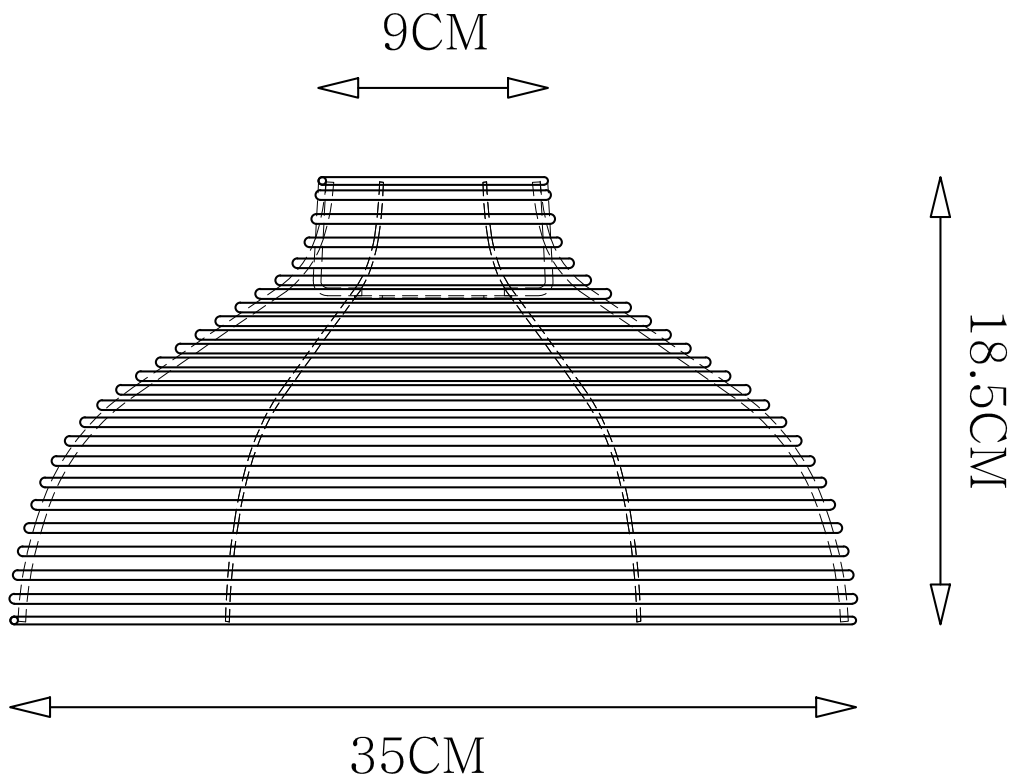

CERTIFICATION

CONTACT

www.firstchoicelighting.co.uk

info@firstchoicelighting.co.uk