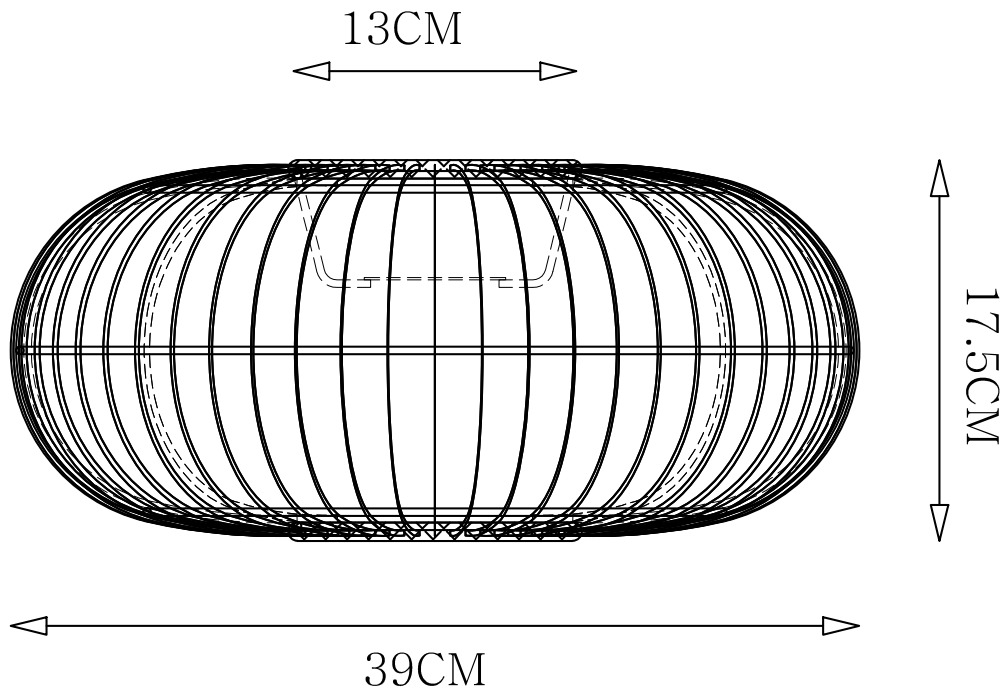

CERTIFICATION

CONTACT

www.firstchoicelighting.co.uk

info@firstchoicelighting.co.uk