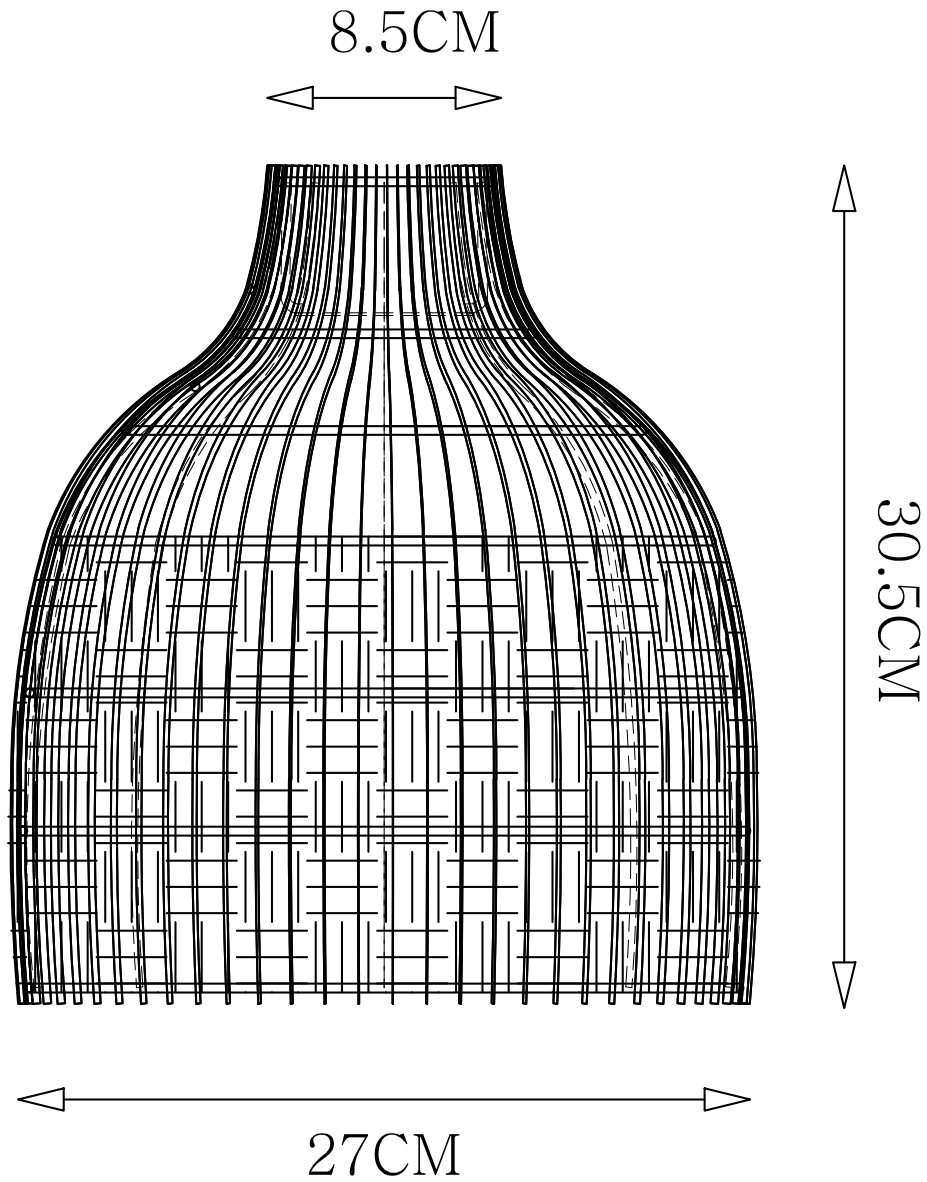

CERTIFICATION

CONTACT

www.firstchoicelighting.co.uk

info@firstchoicelighting.co.uk