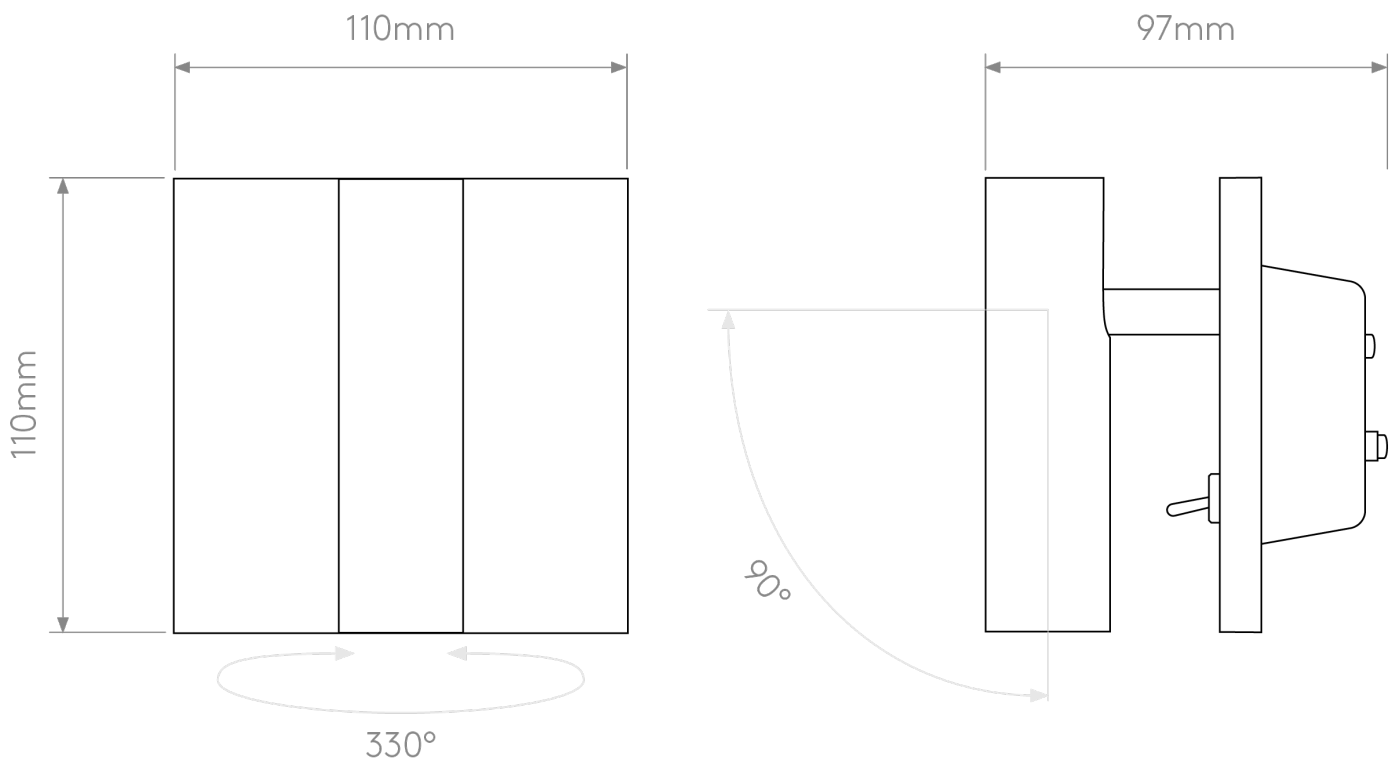

Astro Lighting - Enna - 1058085 - LED Bronze Reading Wall Light

**CONTACT**