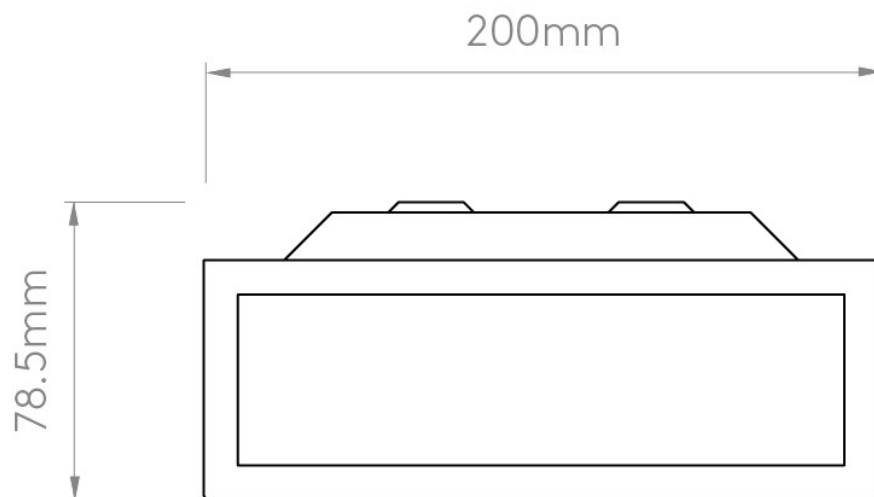

Astro Lighting - Mashiko 200 Square 1121056 - IP44 Bronze Ceiling Light

**CONTACT**