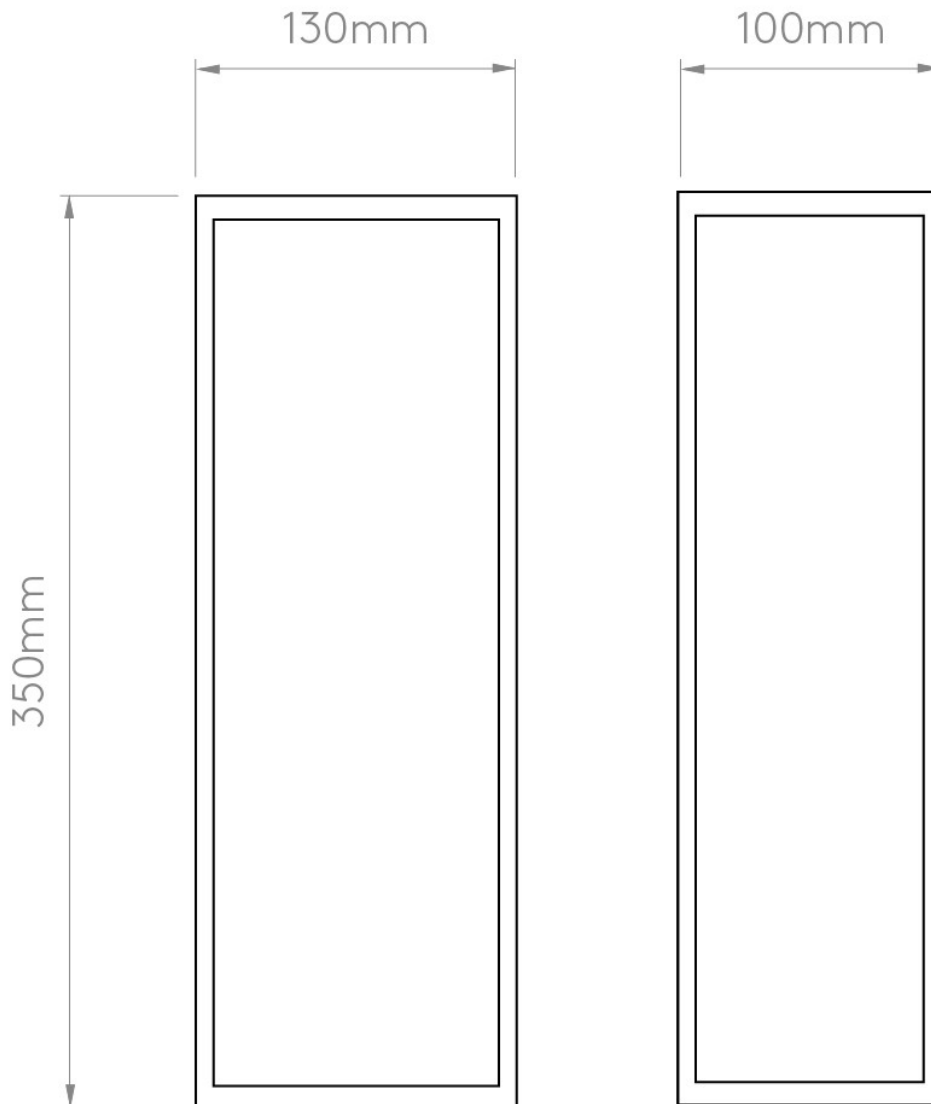

Astro Lighting - Messina 130 1183018 - IP44 Bronze Wall Light

**CONTACT**