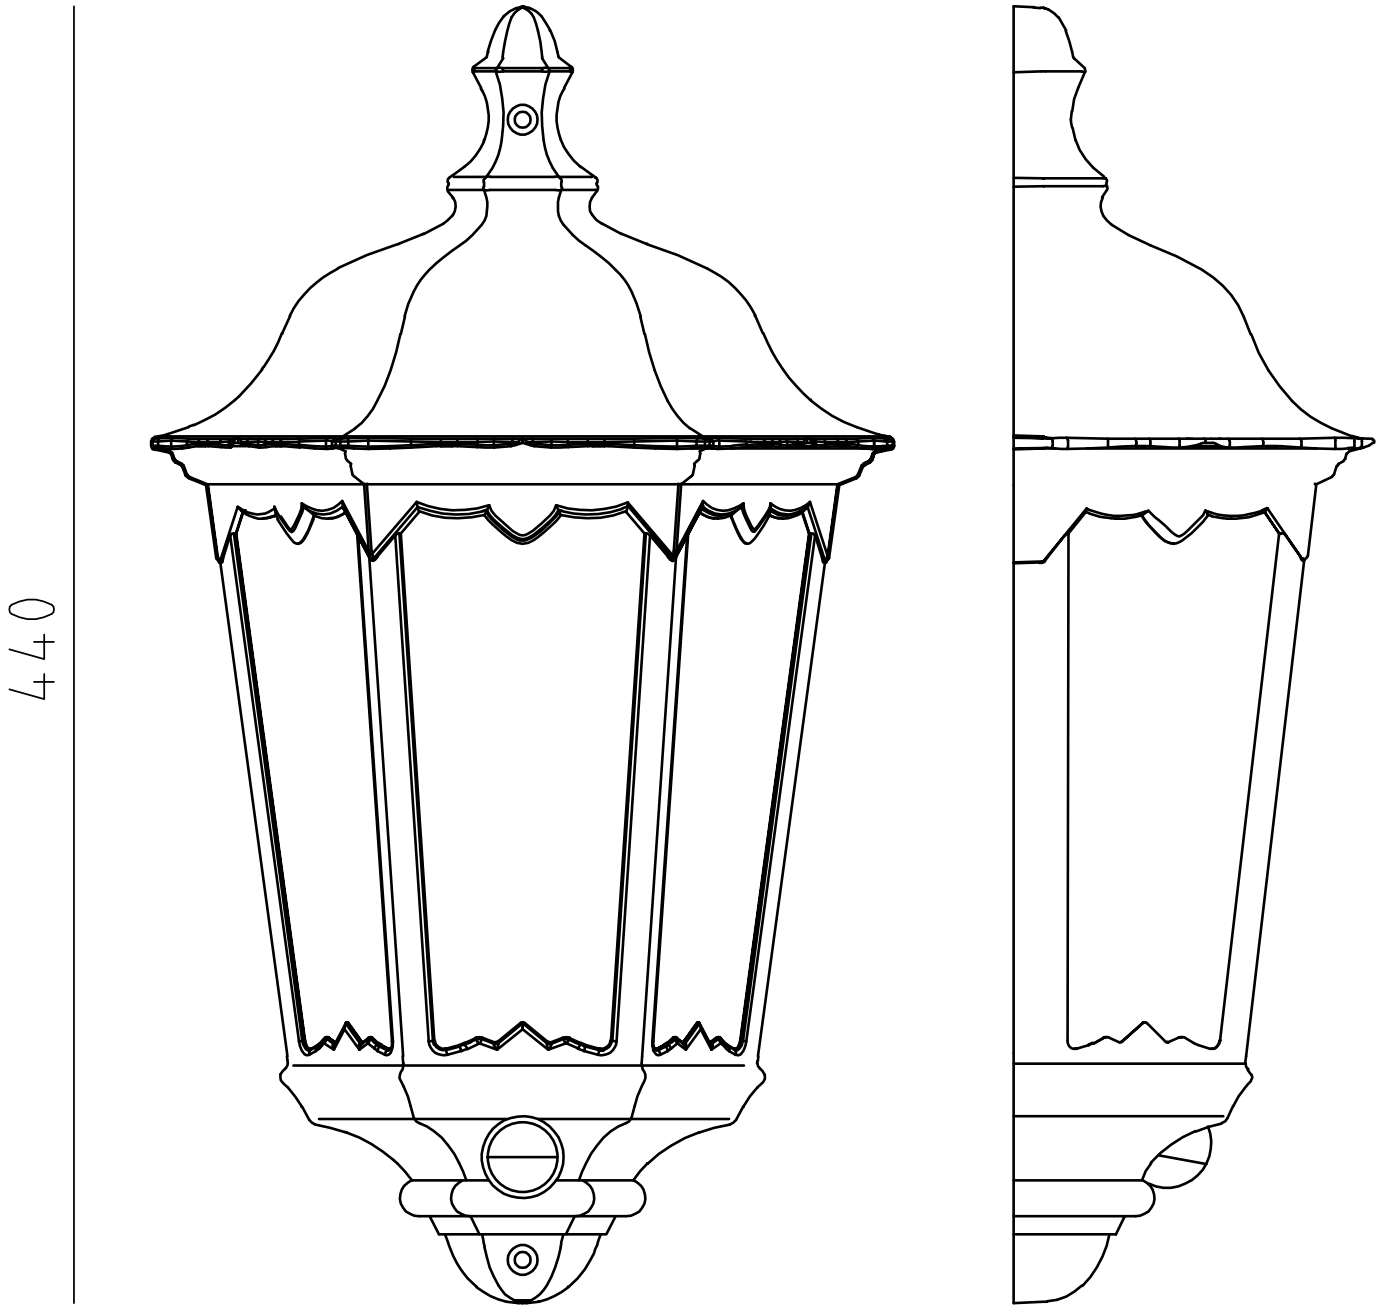

250

120

CERTIFICATION

CONTACT

www.firstchoicelighting.co.uk

info@firstchoicelighting.co.uk